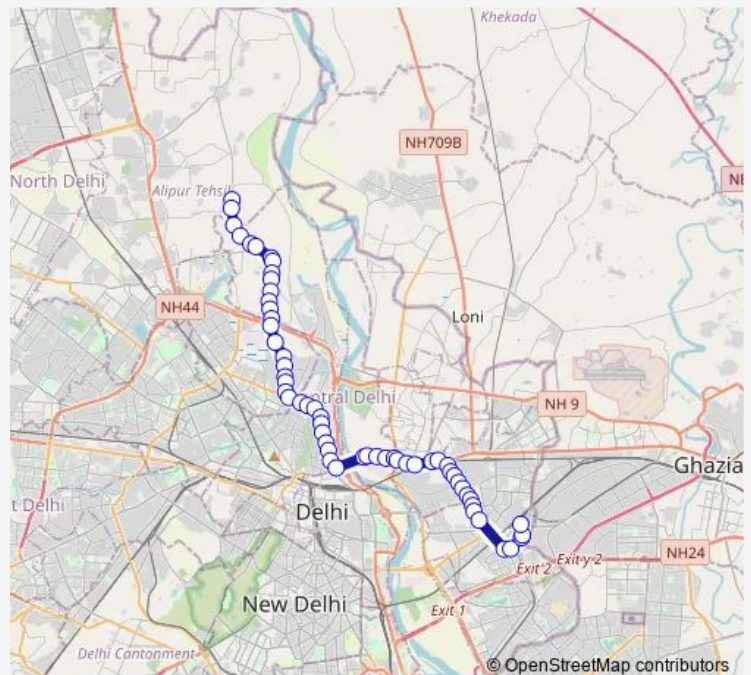

Bus 143down

[Go to website](#)

Direction

Keshav Nagar Mukti Ashram — Anand Vihar Isbt Terminal

57 stops

[Open route schedule](#)

Keshav Nagar Mukti Ashram

Ibrahim Pur More

Natthupura Crossing Terminal

Amrit Vihar Colony

Koushik Enclave

Laxmi Vihar

Ekta Garden Harijan Basti

Burari Village

Sarvodhya Vidhyalay Burari

Balti Factory

Sant Nagar Main Market

Sant Nagar A1

Jharoda Dairy Crossing

Burari Transport Authority

Nirankari Sarover

CV Raman Iti

Nirankari Colony

Radio Colony

Dhaka Village

Balmiki Gandhi Ashram

TB Hospital

Route schedule

Keshav Nagar Mukti Ashram — Anand Vihar Isbt Terminal

Monday 07:05-21:58

Tuesday 07:05-21:58

Wednesday 07:05-21:58

Thursday 07:05-21:58

Friday 07:05-21:58

Saturday 07:05-21:58

Sunday 07:05-21:58

Route info

Direction: Keshav Nagar Mukti Ashram

Stops: 57

Trip Duration: 1 hour 43 min

143down

BusMaps