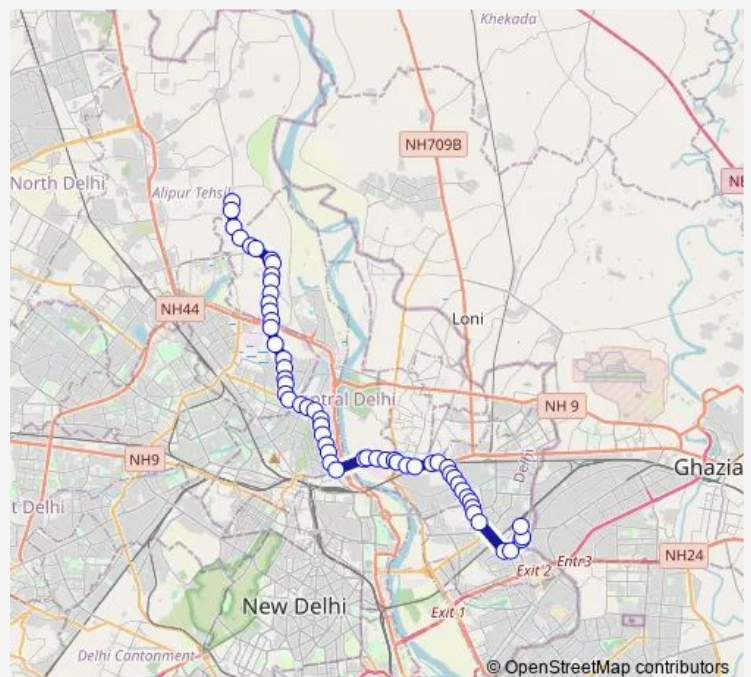

Dhaka Village

Balmiki Gandhi Ashram

TB Hospital

Route schedule

Keshav Nagar Mukti Ashram — Anand Vihar Isbt Terminal

Monday 07:05-21:58

Tuesday 07:05-21:58

Wednesday 07:05-21:58

Thursday 07:05-21:58

Friday 07:05-21:58

Saturday 07:05-21:58

Sunday 07:05-21:58

Route info

Direction: Keshav Nagar Mukti Ashram

Stops: 57

Trip Duration: 1 hour 43 min

143down

BusMaps

GTB Nagar

INS Hostel

Vishwa Vidyalaya Metro Station

Mall Road

Khyber Pass

Vidhan Sabha Metro Station