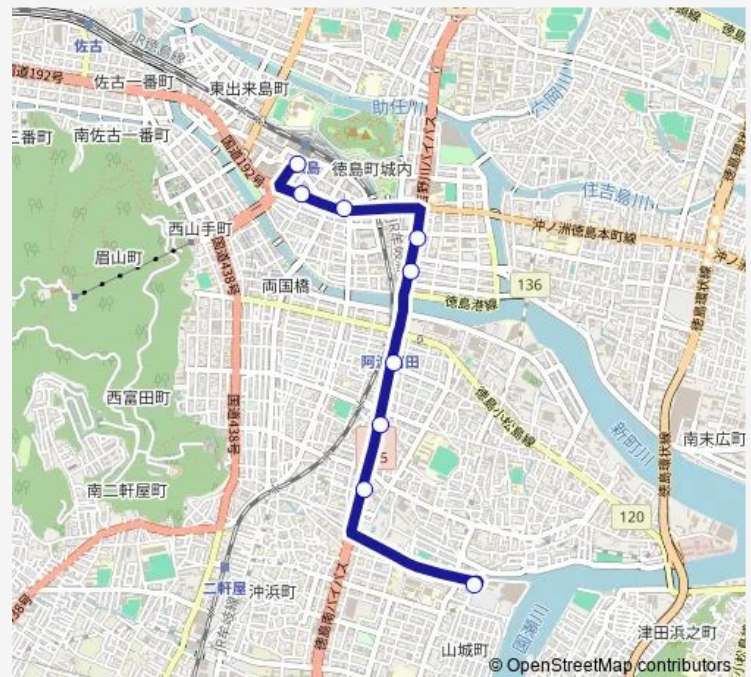

Bus 23 山城線

[Go to website](#)

Direction

徳島駅前 — アスティとくしま

9 stops

[Open route schedule](#)

徳島駅前

八百屋町

中央郵便局前・徳島市役所北

新蔵町

中洲町

かちどき橋一丁目

福祉センター前 (徳島市)

南昭和町一丁目

アスティとくしま

Route schedule

徳島駅前 — アスティとくしま

Monday 09:20

Tuesday 09:20

Wednesday 09:20

Thursday 09:20

Friday 09:20

Saturday —

Sunday —

Route info

Direction: 徳島駅前

Stops: 9

Trip Duration: 0 hour 12 min

23 山城線