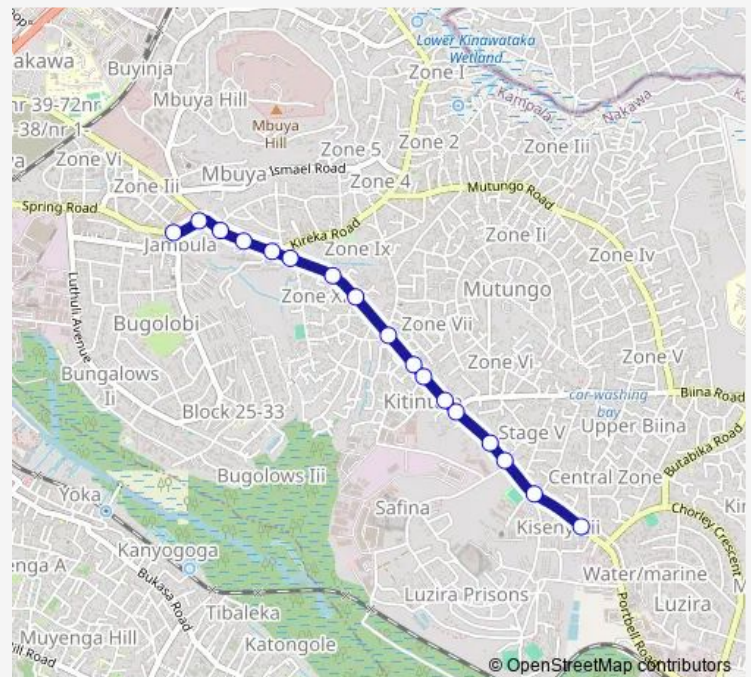

Route info

Direction: Luzira Stage

Stops: 17

Trip Duration: 0 hour 18 min

KA159 — Bugolobi-Luzira Stage

Direction

Bugolobi Market — Luzira Stage

17 stops