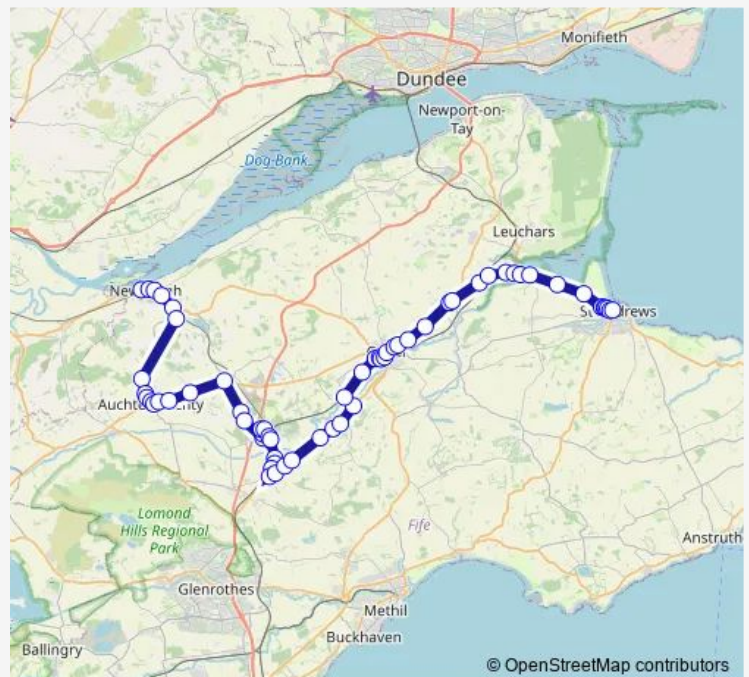

Thursday 19:55-21:53

Friday 19:55-21:53

Saturday 19:55-21:53

Sunday —

Route info

Direction: Hill Road

Stops: 61

Trip Duration: 1 hour 13 min

M65

Railway Station

Pitlessie Road

Parliament Square

Primary School

Haughfield Terrace

Back Park

Mid Street