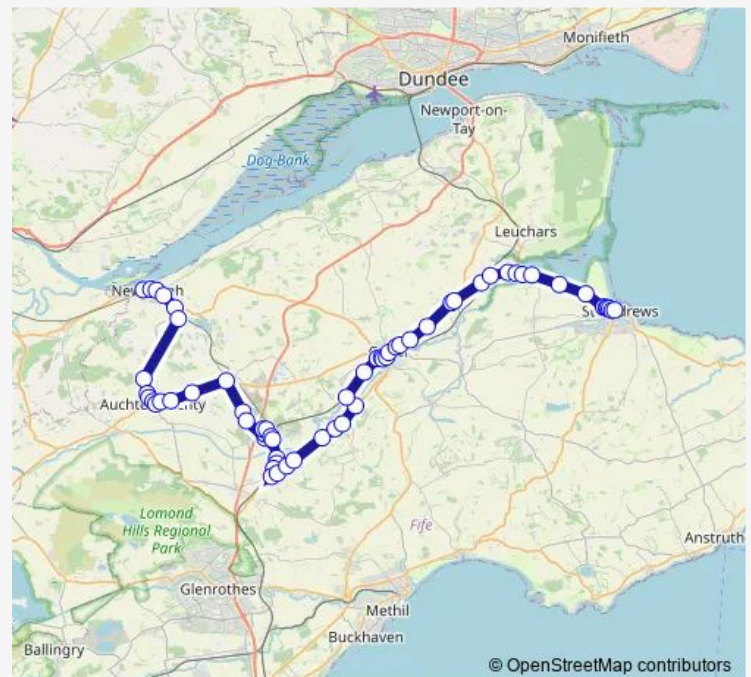

Thursday 19:55-21:53

Friday 19:55-21:53

Saturday 19:55-21:53

Sunday —

Route info

Direction: Hill Road

Stops: 61

Trip Duration: 1 hour 25 min

M65

Railway Station

Pitlessie Road

Parliament Square

Primary School

Haughfield Terrace

Back Park

Mid Street