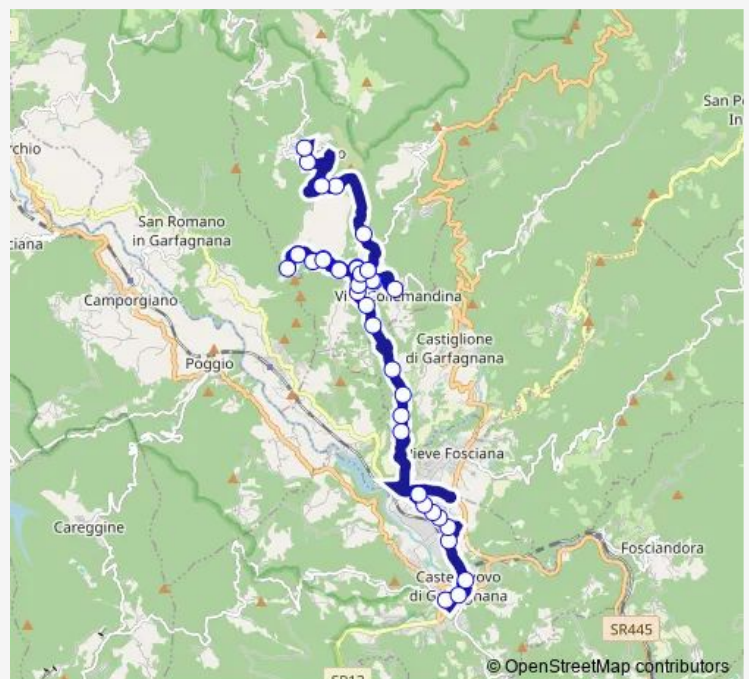

Ss.324 Bv.Casa Liana

Ss.324 La Crocetta

Ss.324

Route schedule

Via Corfino Chiesa — Repubblica 3

Monday	06:55-14:35
Tuesday	06:55-14:35
Wednesday	06:55-14:35
Thursday	06:55-14:35
Friday	06:55-14:35
Saturday	06:55-14:35
Sunday	—

Route info

Direction: Via Corfino Chiesa

Stops: 35

Trip Duration: 0 hour 40 min

E55 — Corfino-Villacollemandina-Pieve Fosciana-Castelnuovo

Ss.324

Ss.324 Loc.Selvatelle

Ss.324 Bv.Chiozza