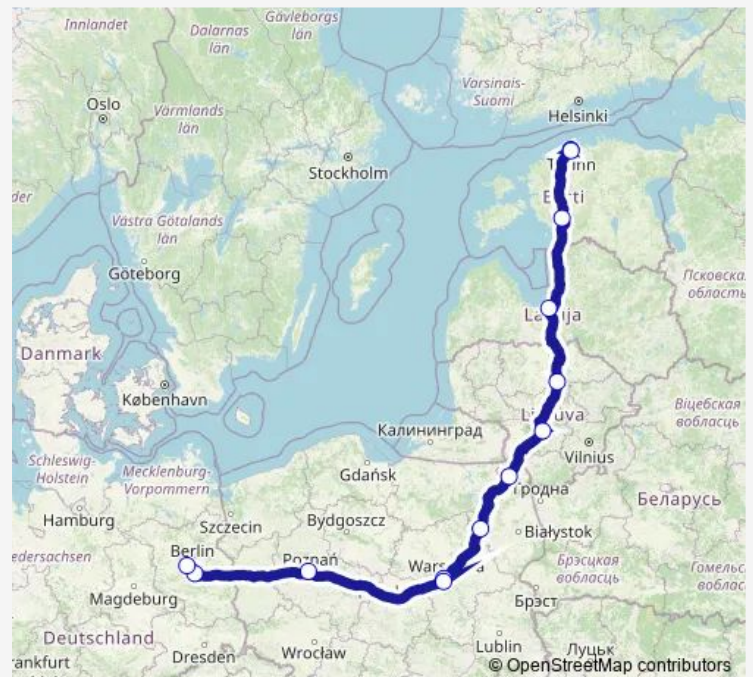

Bus FlixBus N1224 Tallinn - Warsaw - Berlin

[Go to website](#)

Direction

undefined — undefined

0 stops

[Open route schedule](#)

Route schedule

undefined — undefined

Monday 07:35-08:35

Tuesday 07:35-08:35

Wednesday 07:35-08:35

Thursday 07:35-08:35

Friday 07:35-08:35

Saturday 07:35-08:35

Sunday 07:35-08:35

Route info

Direction:

Stops: 0

Trip Duration: – min

FlixBus N1224 — Tallinn - Warsaw - Berlin

Direction

Berlin central bus station — Tallinn, Harbour Terminal D

13 stops

[Open route schedule](#)