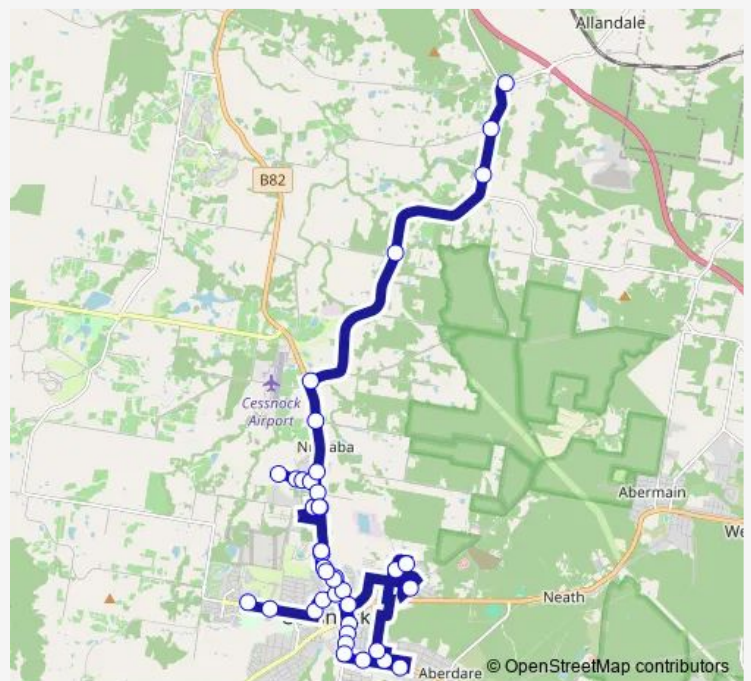

# School Bus S902 Mount View HS to Lovedale Rd at Camp Rd

[Go to website](#)

**Direction**

Mount View High School, School Grounds — Lovedale Rd At Camp Rd

41 stops

[Open route schedule](#)

- Mount View High School, School Grounds
- Mount View Rd At Stonebridge Dr
- Mcgrane St Opp Short St
- Mcgrane St At Leonard St
- Mcgrane St At Love St
- Allandale Rd After Jurd St
- Calvary Cessnock Retirement Community, Wine Country Dr
- Nulkaba Public School, Branxton St
- 27 Fletcher St
- Fletcher St At Valley View Pl
- Fletcher St At Perris St
- Fletcher St At Mckensey St
- Wine Country Dr At Fleming St
- Wine Country Dr Opp O'Connors Rd
- Wine Country Dr Opp Calvary Cessnock Retirement Community
- 108 Allandale Rd
- Jurd St At Allandale Rd
- Church St At Mcgrane St
- Church St At Ferguson St

**Route schedule**

Mount View High School, School Grounds — Lovedale Rd At Camp Rd

|           |       |
|-----------|-------|
| Monday    | 15:05 |
| Tuesday   | —     |
| Wednesday | —     |
| Thursday  | 15:05 |
| Friday    | 15:05 |
| Saturday  | —     |
| Sunday    | —     |

**Route info**

Direction: Mount View High School, School Grounds

Stops: 41

Trip Duration: 1 hour 15 min

Vincent St At Edward St

Cessnock City Council, Vincent St

Vincent St Before Hall St

Vincent St Before Aberdare Rd

Allandale Rd After Jurd St

Calvary Cessnock Retirement Community, Wine Country Dr

Allandale Rd Before O'Connors Rd

12 Wine Country Dr

Wine Country Dr Opp Lomas Lane

Lovedale Rd At Wine Country Dr

Lovedale Rd After Green Lane