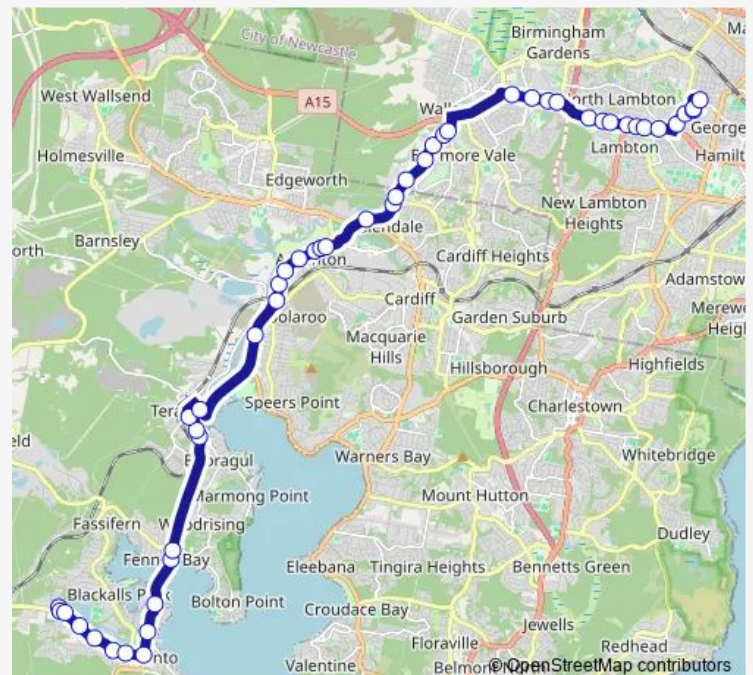

Thursday 07:30

Friday 07:30

Saturday —

Sunday —

Route info

Direction: High St After Sunderland St

Stops: 48

Trip Duration: 0 hour 50 min