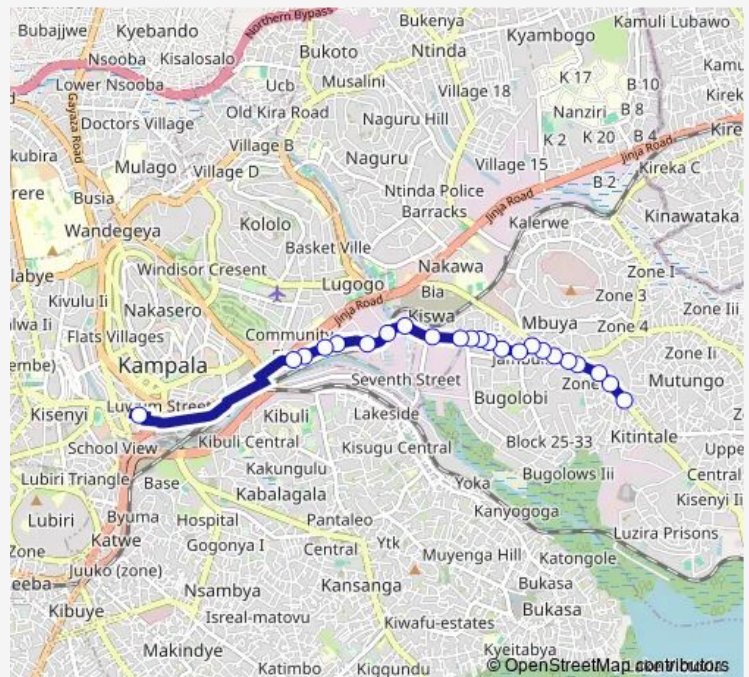

### Route schedule

Kitintale Stage — Old Taxi Park (Market Street)

Monday 06:30-19:00

Tuesday 06:30-19:00

Wednesday 06:30-19:00

Thursday 06:30-19:00

Friday 06:30-19:00

Saturday 06:30-19:00

### Route info

Direction: Kitintale Stage

Stops: 23

Trip Duration: 0 hour 44 min

KA032 — Kitintale Stage-Old Taxi Park

Ministry of Works; Lands And Transport

Old Taxi Park (Market Street)

KA032 Bus time schedules and route maps are available in an offline PDF at [busmaps.com](https://busmaps.com). Use the [busmaps.com](https://busmaps.com) website to see live bus times, train schedule or subway schedule, and step-by-step directions for all public transit in Kampala