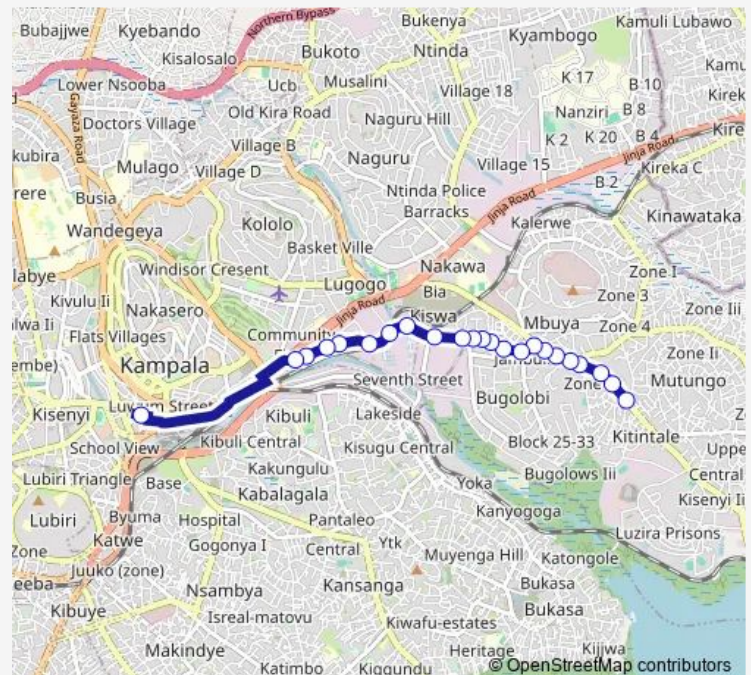

Thursday 06:30-19:00

Friday 06:30-19:00

Saturday 06:30-19:00

Sunday 06:30-19:00

Route info

Direction: Kitintale Stage

Stops: 23

Trip Duration: 0 hour 37 min

■ Ka032 — Kitintale Stage-Old Taxi Park

Ministry of Works; Lands And Transport

Old Taxi Park (Market Street)

Ka032 Bus time schedules and route maps are available in an offline PDF at busmaps.com. Use the busmaps.com website to see live bus times, train schedule or subway schedule, and step-by-step directions for all public transit in Kampala