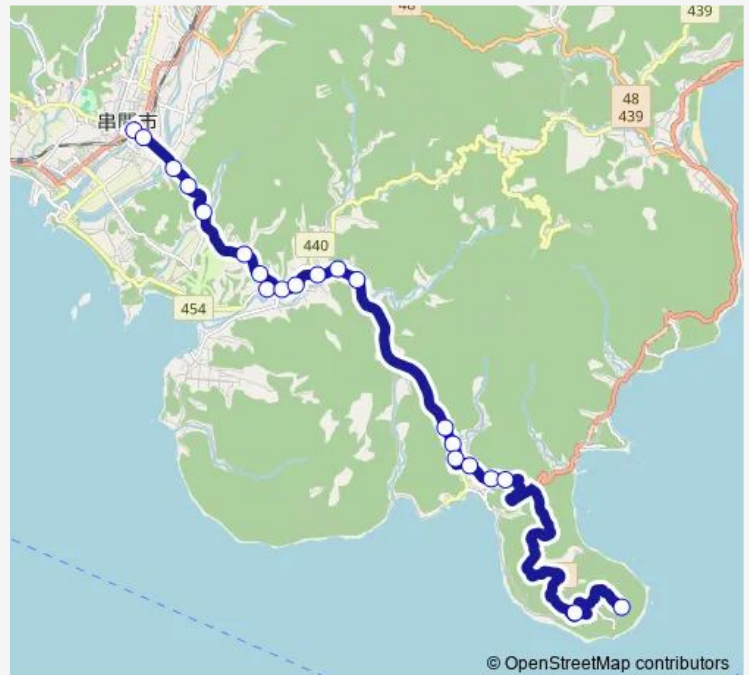

Bus よかバス 都井岬線 (都井岬行き・ 駅発)

[Go to website](#)

Direction

串間駅 — 都井岬

21 stops

[Open route schedule](#)

串間駅

塩屋原

蔵元

越ヶ谷

上千野

代田

自衛隊官舎

下平

本城

上平

道場

串間温泉

樋口

都井入口

宇戸

都井支所前

派出所前

宮原

都井中前

パカラパカ

都井岬

Route schedule

串間駅 — 都井岬

Monday 07:35

Tuesday 07:35

Wednesday 07:35

Thursday 07:35

Friday 07:35

Saturday 07:35

Sunday 07:35

Route info

Direction: 串間駅

Stops: 21

Trip Duration: 0 hour 41 min

© OpenStreetMap contributors

よかバス 都井岬線 (都井岬行き・ 駅発)

BusMaps