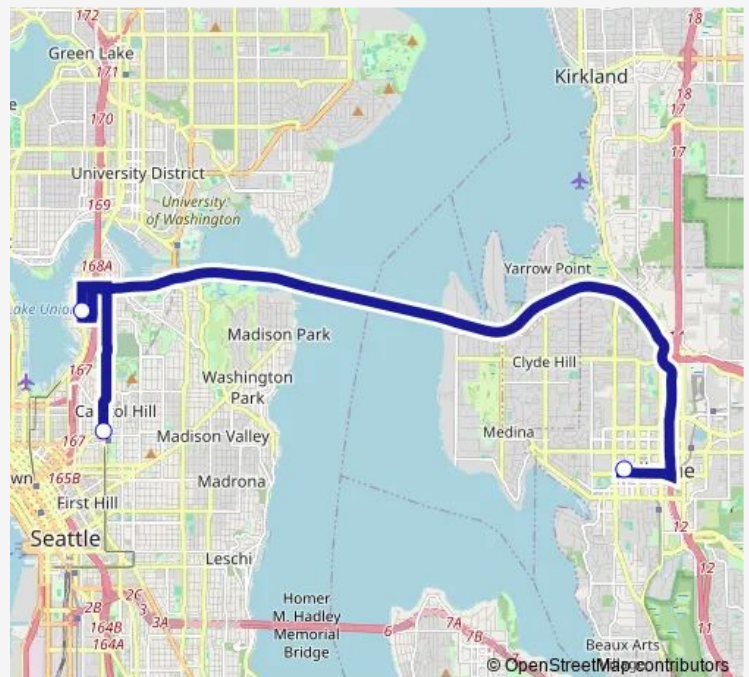

Everest - Capitol Hill

Route schedule

Everest — Everest - Capitol Hill

Monday 16:25-18:05

Tuesday 16:25-18:05

Wednesday 16:25-18:05

Thursday 16:25-18:05

Friday 16:25-18:05

Saturday —

Sunday —

Route info

Direction: Everest

Stops: 3

Trip Duration: 0 hour 50 min

(Everest) Eastlake/Capitol Hill Pm

(Everest) Eastlake/Capitol Hill Pm Bus time schedules and route maps are available in an offline PDF at busmaps.com. Use the busmaps.com website to see live bus times, train schedule or subway schedule, and step-by-step directions for all public transit in Seattle