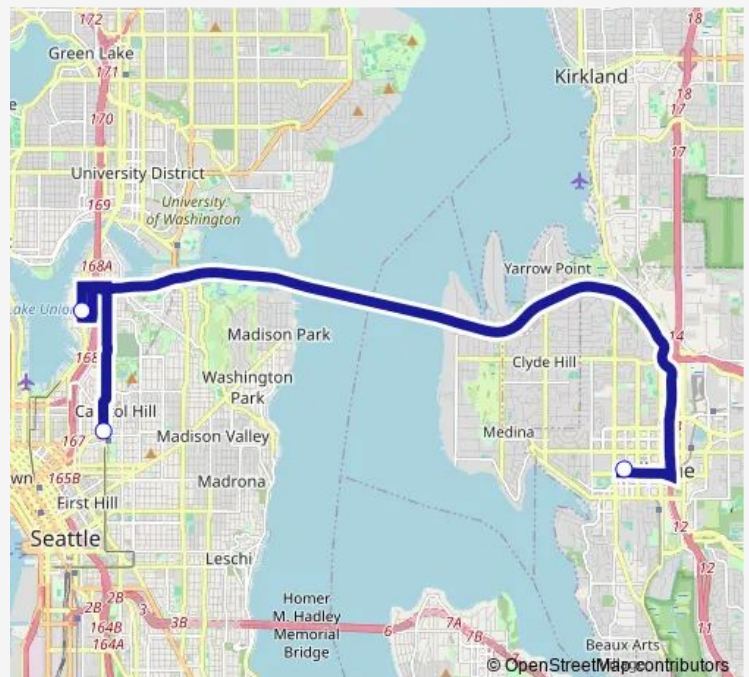

Everest - Capitol Hill

Route schedule

Everest — Everest - Capitol Hill

Monday 16:25-18:05

Tuesday 16:25-18:05

Wednesday 16:25-18:05

Thursday 16:25-18:05

Friday 16:25-18:05

Saturday —

Sunday —

Route info

Direction: Everest

Stops: 3

Trip Duration: 0 hour 50 min

(Everest) Eastlake/Capitol Hill PM

(Everest) Eastlake/Capitol Hill PM Bus time schedules and route maps are available in an offline PDF at busmaps.com. Use the busmaps.com website to see live bus times, train schedule or subway schedule, and step-by-step directions for all public transit in