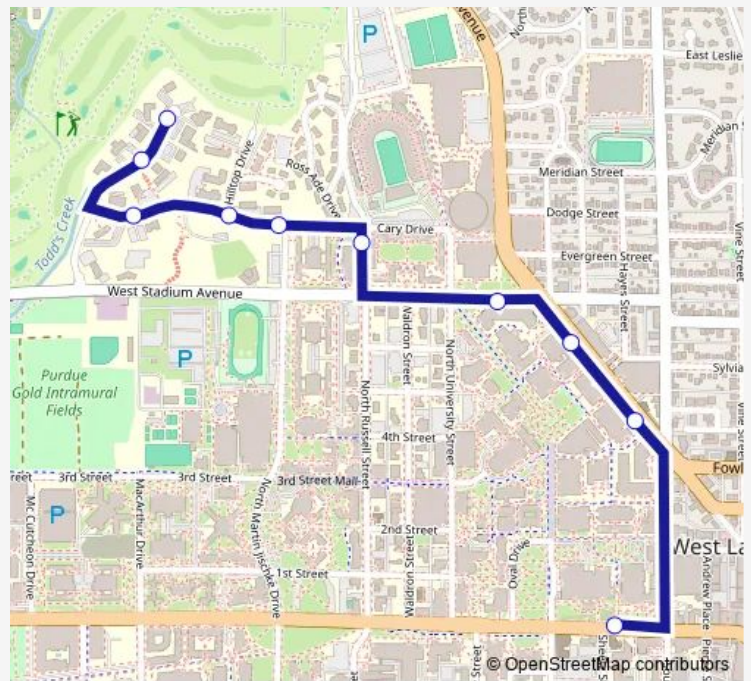

Theta Chi on Tower Dr: Bus562n

Alpha Chi on David Ross Rd: Bus554e

Circle Pines on David Ross Rd (NW Corner): Bus553

Route schedule

Purdue Memorial Union (PMU) on MD Blvd: Bus271 —
Circle Pines on David Ross Rd (NW Corner): Bus553

Monday	07:10-17:58
Tuesday	07:10-17:58
Wednesday	07:10-17:58
Thursday	07:10-17:58
Friday	07:10-17:58
Saturday	—
Sunday	—

Route info

Direction: Purdue Memorial Union (PMU) on MD Blvd:
Bus271

Stops: 9

Trip Duration: 0 hour 14 min

15C — Tower Acres

Direction

Circle Pines on David Ross Rd (NW Corner): Bus553 —
Purdue Memorial Union (PMU) on MD Blvd: Bus271

10 stops

[Open route schedule](#)

Circle Pines on David Ross Rd (NW Corner): Bus553

Monday 07:00-18:12

Tuesday 07:00-18:12

Wednesday 07:00-18:12

Thursday 07:00-18:12

Friday 07:00-18:12

Saturday —

Sunday —

Route info