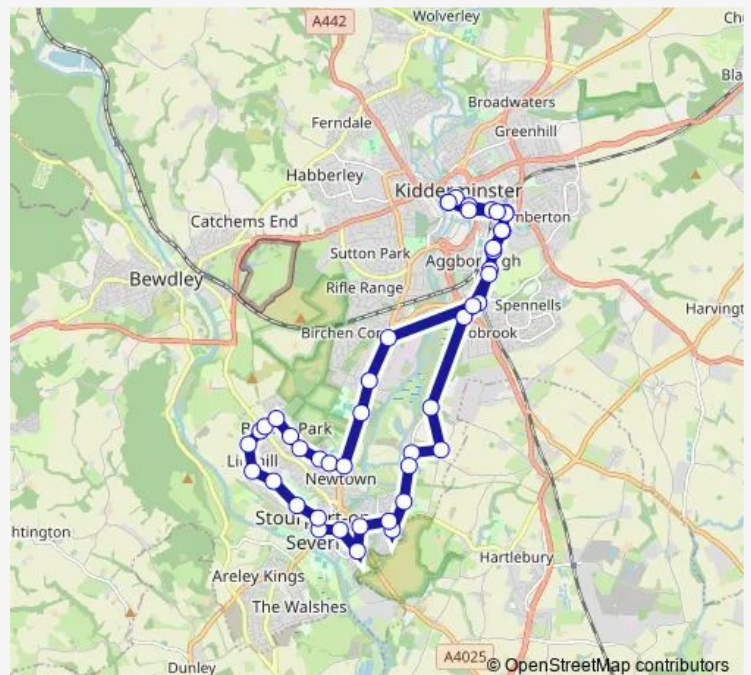

Oxford Street

Kidderminster Railway Station

Lorne Street

Farfield

Chester Road South

Barnetts Lane

Hoobrook Island

Harlech Way

Thursday 07:32-17:32

Friday 07:32-17:32

Saturday 07:32-17:32

Sunday 07:32-17:32

Route info

Direction: Kidderminster Bus Station

Stops: 45

Trip Duration: 0 hour 54 min

15C — Kidderminster - Stourport - Burlish - Kidderminster

Vernon Road

Park Avenue

Ribbesford Drive

Broomy Close

Garland Road

Lickhill Turn

Burlish Crossroads

Industrial Estate

Hoobrook Island

Barnetts Lane

Chester Road South

Farfield

Lorne Street

Railway Station

Green Street