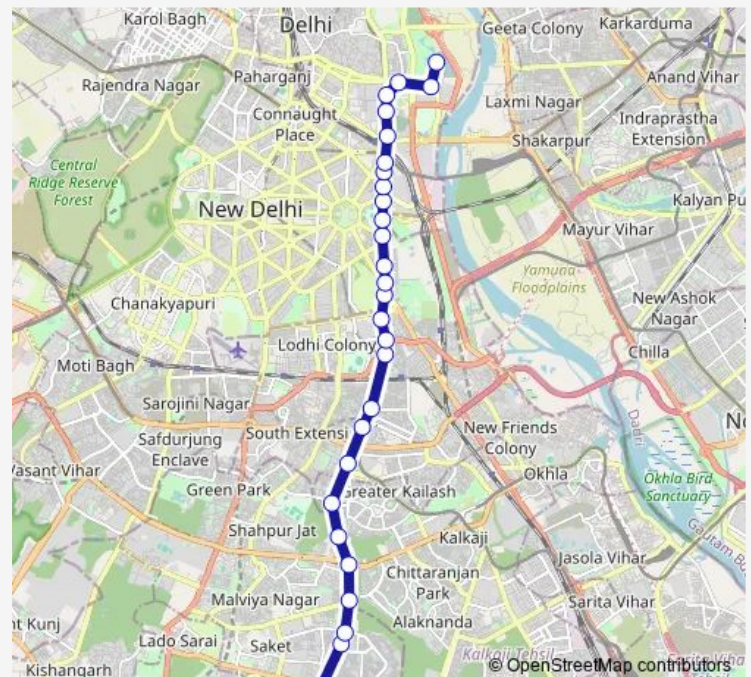

Itpo Gate No. 3

Pragati Maidan Gate No. 5

Supreme Court

Route schedule

Ambedkar Nagar Terminal — Rajghat Cluster Depot

Monday 05:33-19:33

Tuesday 05:33-19:33

Wednesday 05:33-19:33

Thursday 05:33-19:33

Friday 05:33-19:33

Saturday 05:33-19:33

Sunday 05:33-19:33

Route info

Direction: Ambedkar Nagar Terminal

Stops: 28

Trip Duration: 1 hour 2 min

419Istldown

BusMaps

Pragati Maidan Metro Station

ITO (Agarwal Chowk)

Express Building

Delhi Gate

Delhi Gate / Ambedkar Stadium Terminal

Rajghat Gandhi Darshan