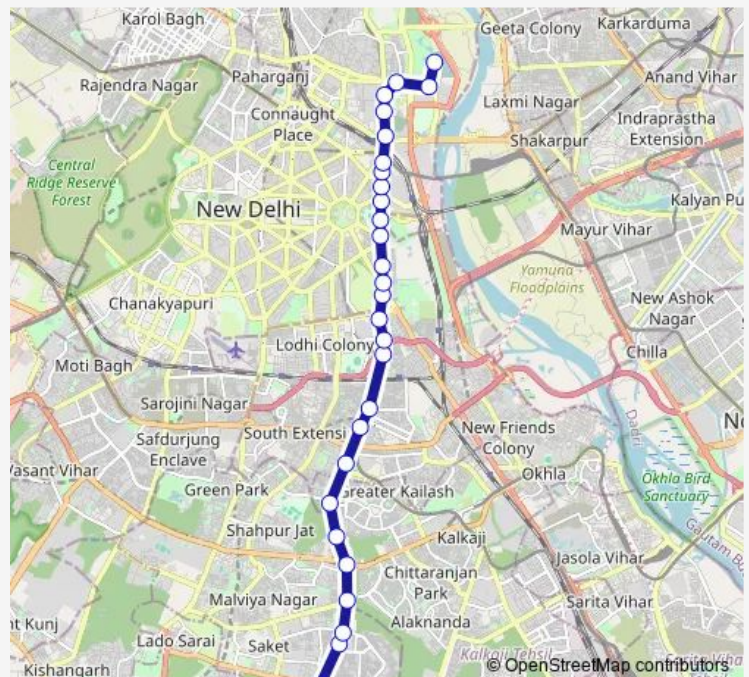

### Route schedule

Ambedkar Nagar Terminal — Rajghat Cluster Depot

Monday 05:33-19:33

Tuesday 05:33-19:33

Wednesday 05:33-19:33

Thursday 05:33-19:33

Friday 05:33-19:33

Saturday 05:33-19:33

Sunday 05:33-19:33

### Route info

Direction: Ambedkar Nagar Terminal

Stops: 28

Trip Duration: 1 hour 2 min

419Istldown

BusMaps

Pragati Maidan Metro Station

ITO (Agarwal Chowk)