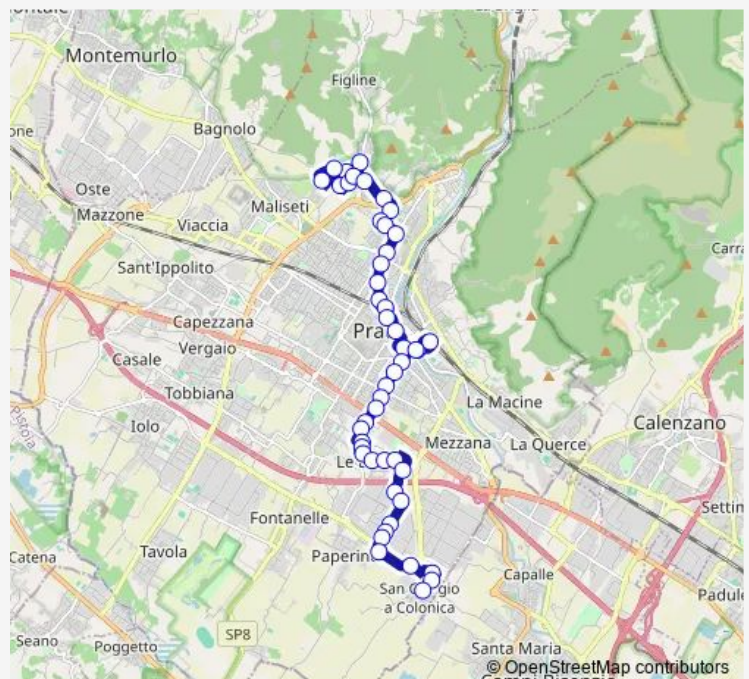

Bologna 1

Route schedule

Grignano — Galceti

Monday 06:57-19:57

Tuesday 06:57-19:57

Wednesday 06:57-19:57

Thursday 06:57-19:57

Friday 06:57-19:57

Saturday 06:57-19:57

Sunday —

Route info

Direction: Grignano

Stops: 35

Trip Duration: 0 hour 38 min

Bologna 3

Bologna 5

San Martino 1

Ciampi

Cantagallo 1

Cantagallo 3

Cantagallo 5

Villa Fiorita

Cantagallo 7

Cantagallo 9

Cantagallo 11

Sette Marzo 2

Sette Marzo 4

Galceti

Direction

Galceti — Grignano

36 stops

[Open route schedule](#)