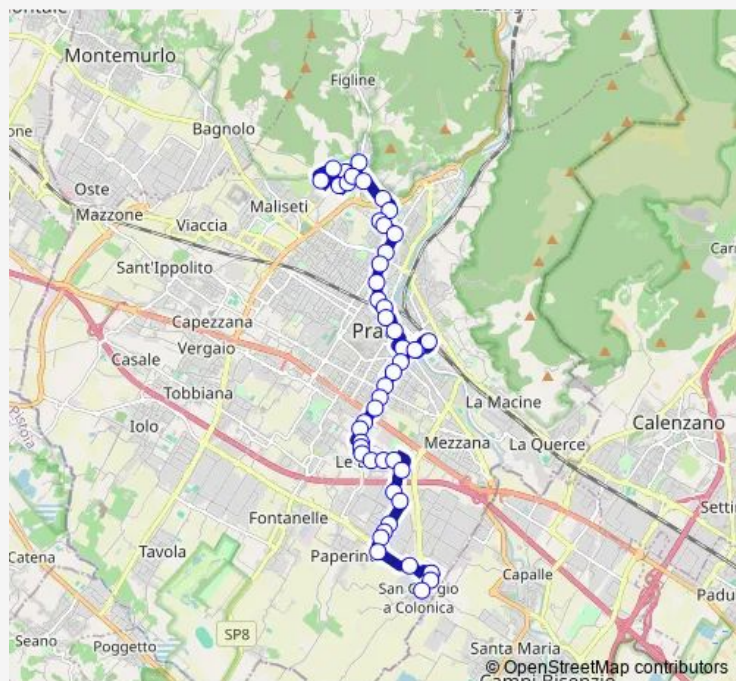

Valentini 10

Route schedule

Paperino — Galceti

Monday 06:05-20:10

Tuesday 06:05-20:10

Wednesday 06:05-20:10

Thursday 06:05-20:10

Friday 06:05-20:10

Saturday 06:05-20:10

Sunday 06:05-19:40

Route info

Direction: Paperino

Stops: 44

Trip Duration: 0 hour 47 min

Europa 1

Stazione Fs 3

Europa 2

San Marco 2

Mercatale 2

Passerella

Ciardi 1

Franchi

Bologna 1

Bologna 3