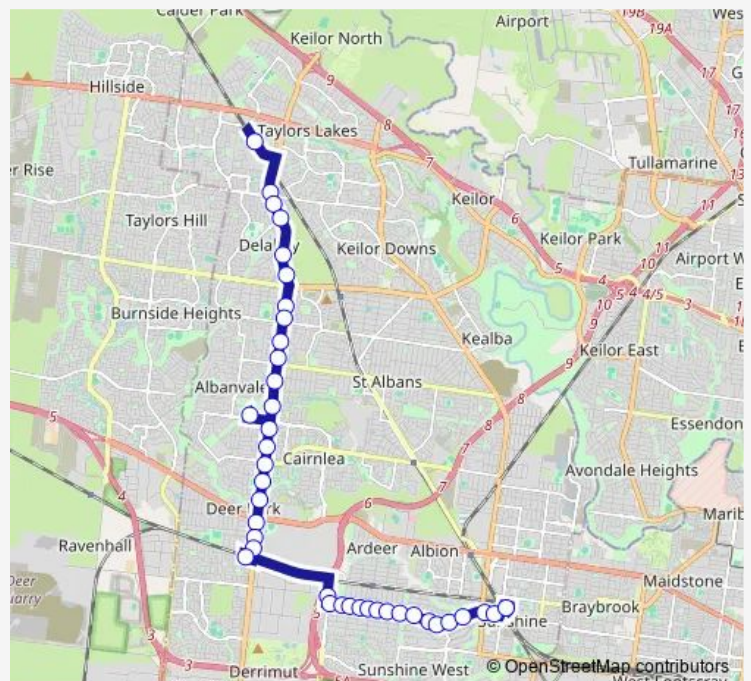

### Direction

Sunshine Station/Dickson St (Sunshine) — Watergardens Station/Watergardens Circuit Rd (Taylors Lakes)

35 stops

[Open route schedule](#)

- Sunshine Station/Dickson St (Sunshine)
- Watt St/Durham Rd (Sunshine)
- Graham St/Durham Rd (Sunshine)
- Ryder St/Glengala Rd (Sunshine West)
- Krambruk St/Glengala Rd (Sunshine West)
- Pellew St/Glengala Rd (Sunshine West)
- Day St/Glengala Rd (Sunshine West)
- Collenso St/Glengala Rd (Sunshine West)
- Marian College/Glengala Rd (Sunshine West)
- Vernon Cres/Glengala Rd (Sunshine West)
- Lorna Cres/Glengala Rd (Sunshine West)
- Sunshine College/Glengala Rd (Sunshine West)
- Sirius College/Fitzgerald Rd (Sunshine West)
- Deer Park Station/Railway Pde (Deer Park)
- Wood St/Station Rd (Deer Park)
- Poole St/Station Rd (Deer Park)
- Canterbury St/Station Rd (Deer Park)
- Ballarat Rd/Station Rd (Deer Park)
- Trinacria Ct/Station Rd (Deer Park)
- Sassella Park/Station Rd (Deer Park)
- Billingham Rd/Station Rd (Deer Park)

### Route schedule

Sunshine Station/Dickson St (Sunshine) — Watergardens Station/Watergardens Circuit Rd (Taylors Lakes)

Monday	03:04-07:04
Tuesday	—
Wednesday	—
Thursday	—
Friday	—
Saturday	22:04-02:04 <sup>+1</sup>
Sunday	03:04-02:04 <sup>+1</sup>

### Route info

Direction: Sunshine Station/Dickson St (Sunshine)

Stops: 35

Trip Duration: 0 hour 32 min

420 — Watergardens Station - Sunshine Station

Robert Bruce Reserve/Station Rd (Deer Park)

Brimbank Shopping Centre/Station Rd (Deer Park)

## Direction

Watergardens Station/Watergardens Circuit Rd (Taylors Lakes) — Brimbank Shopping Centre/Neale Rd (Deer Park)

13 stops

[Open route schedule](#)

Watergardens Station/Watergardens Circuit Rd (Taylors Lakes)