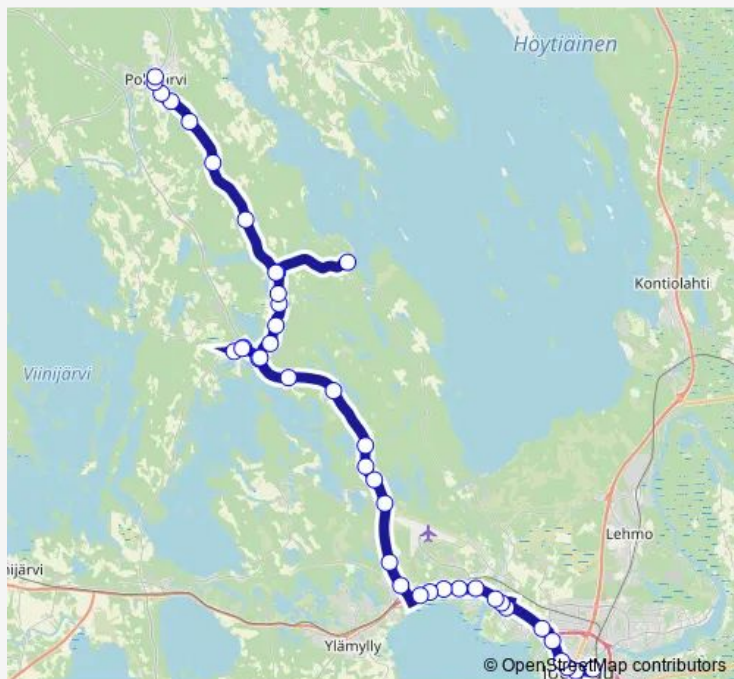

Thursday 15:20-16:20

Friday 15:20-16:20

Saturday —

Sunday —

Route info

Direction: Joensuu

Stops: 36

Trip Duration: 0 hour 50 min