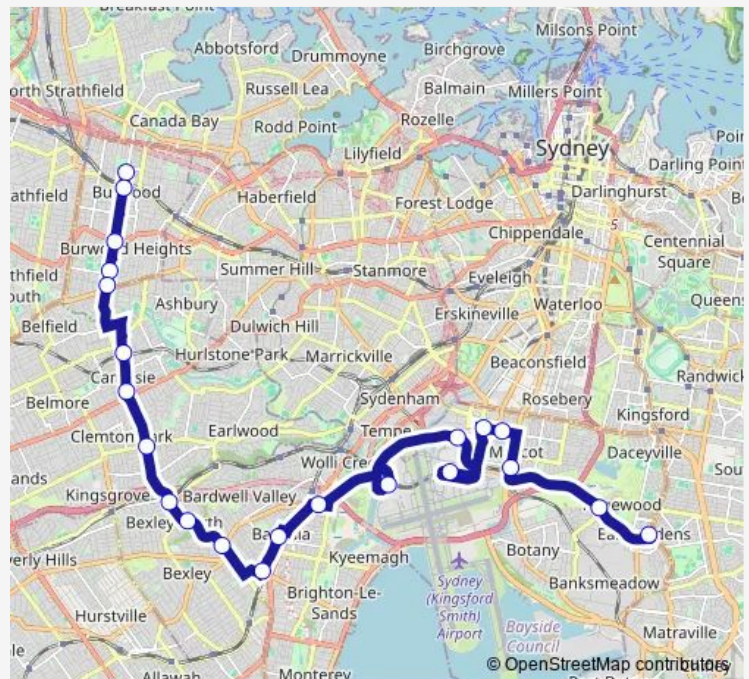

Beamish St Opp Dan's Corner

Beamish St At North Pde

Burwood Rd After Launcelot Av

Burwood Rd At Mitchell St

Royal Sheaf Hotel, Burwood Rd

Route schedule

Westfield Eastgardens Lower Level — Westfield Burwood, Victoria St

Monday 04:31-00:32⁺¹

Tuesday 04:31-00:32⁺¹

Wednesday 04:31-00:32⁺¹

Thursday 04:31-00:32⁺¹

Friday 04:31-00:32⁺¹

Saturday 04:56-23:51

Sunday 04:31-00:31⁺¹

Route info

Direction: Westfield Eastgardens Lower Level

Stops: 22

Trip Duration: 1 hour 0 min

Burwood Station, Burwood Rd, Stand E

Westfield Burwood, Victoria St

Direction

Westfield Burwood, Burwood Rd — Westfield Eastgardens, Bunnerong Rd

Thursday 03:43-00:22⁺¹

Friday 03:43-00:22⁺¹

Saturday 04:14-23:22

Sunday 04:14-00:22⁺¹

Route info

Direction: Westfield Burwood, Burwood Rd

Stops: 22

Trip Duration: 1 hour 2 min