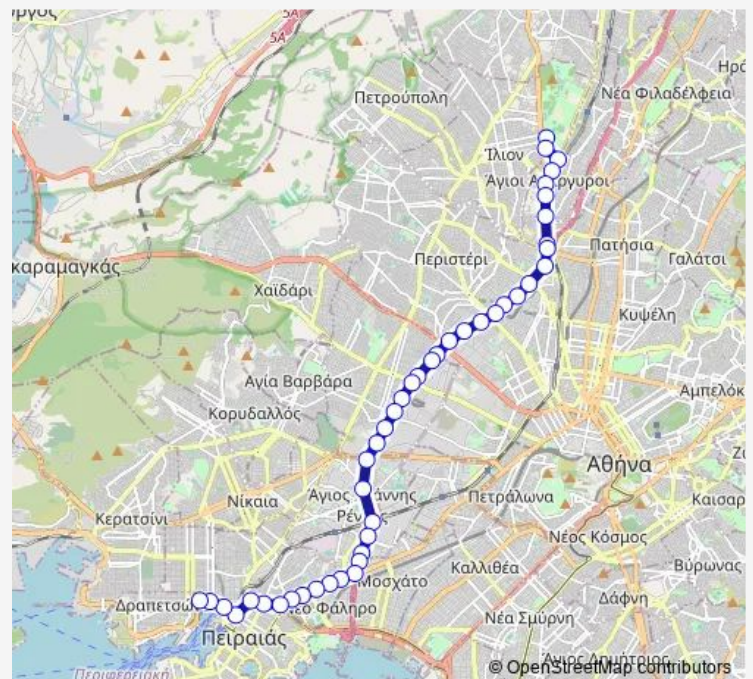

Thursday 05:00-23:30

Friday 05:00-23:30

Saturday 05:00-23:30

Sunday 06:05-22:10

Route info

Direction: ΑΦΕΤΗΡΙΑ

Stops: 44

Trip Duration: 1 hour 0 min

Tuesday 05:00-24:00

Wednesday 05:00-24:00

Thursday 05:00-24:00

Friday 05:00-24:00

Saturday 05:00-24:00

Sunday 06:55-23:00

Route info

Direction: Τέρμα 420-892 Στ.Αποβ.421