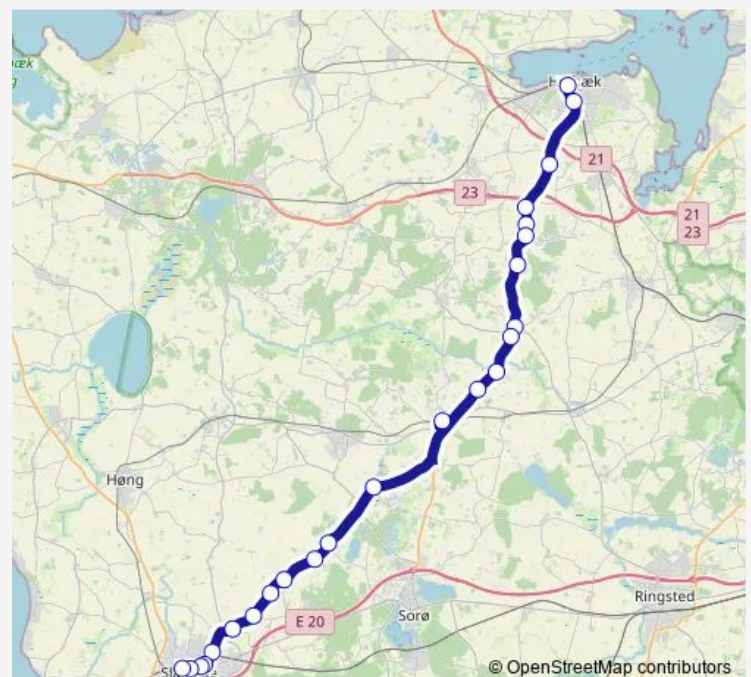

### Route schedule

Holbæk St. — Slagelse St. (Ndr.Stationsvej)

Monday 05:50-22:23

Tuesday 05:50-22:23

Wednesday 05:50-22:23

Thursday 05:50-22:23

Friday 05:50-22:23

Saturday 06:17-22:17

### Route info

Direction: Holbæk St.

Stops: 24

Trip Duration: 0 hour 54 min

420

BusMaps

Gartnerhaven (Østre Allé)

Vestsjællandscenteret (Østerbro)