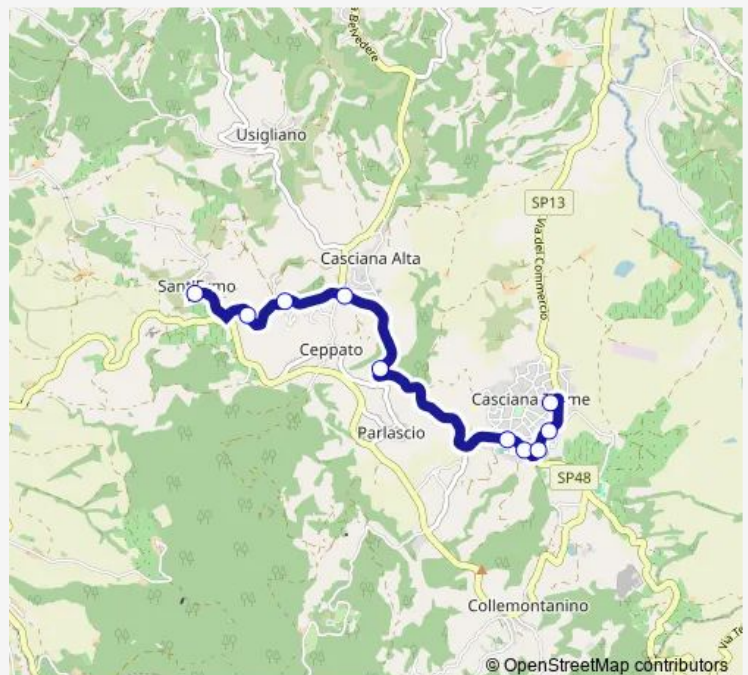

Bus 420 Casciana Terme-Frazioni

[Go to website](#)

Direction

Sant'Ermò — Casciana Terme

10 stops

[Open route schedule](#)

Sant'Ermò

Sant'Ermò V.D.Commercio Sud

Casciana T. V.D.Alighieri 69

Casciana Terme

Route schedule

Sant'Ermò — Casciana Terme

Monday	06:14-15:43
Tuesday	06:14-15:43
Wednesday	06:14-15:43
Thursday	06:14-15:43
Friday	06:14-15:43
Saturday	06:14-14:42
Sunday	—

Route info

Direction: Sant'Ermò

Stops: 10

Trip Duration: 0 hour 11 min

Direction

Casciana Terme — Sant'Ermo

18 stops

[Open route schedule](#)

Sant'Ermo Cimitero

Sant'Ermo

Route schedule

Casciana Terme — Sant'Ermo

Monday 05:55-15:24

Tuesday 05:55-15:24

Wednesday 05:55-15:24

Thursday 05:55-15:24