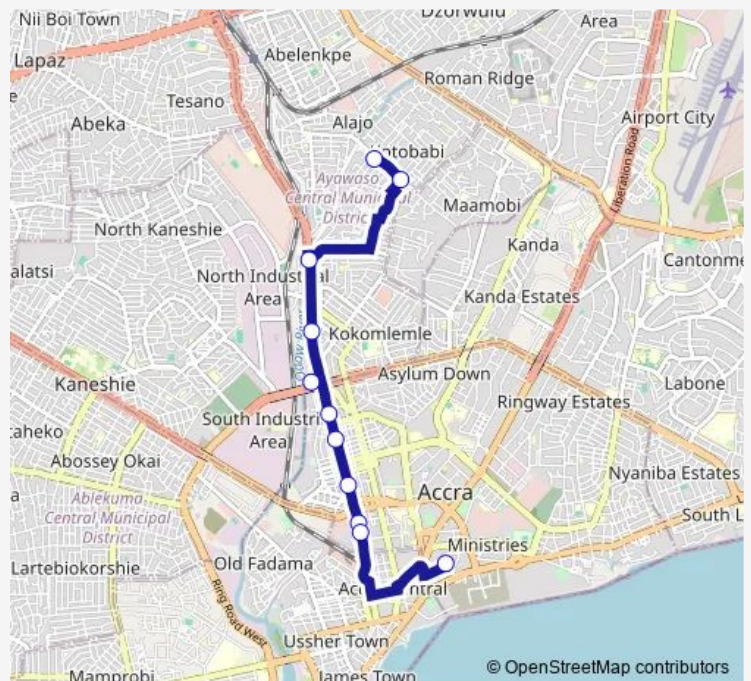

Taxi Rank

Tobinco Junction

Kotobabi Down

### Route schedule

Accra New Tema Station — Kotobabi Down

Monday 06:00

Tuesday 06:00

Wednesday 06:00

Thursday 06:00

Friday 06:00

Saturday 06:00

### Route info

Direction: Accra New Tema Station

Stops: 15

Trip Duration: 0 hour 37 min

**Direction**

Kotobabi Down — Accra New Tema Station

11 stops

[Open route schedule](#)

## Route info

Direction: Kotobabi Down

Stops: 11

Trip Duration: 0 hour 40 min

420 Bus time schedules and route maps are available in an offline PDF at busmaps.com. Use the busmaps.com website to see live bus times, train schedule or subway schedule, and step-by-step directions for all public transit in Accra