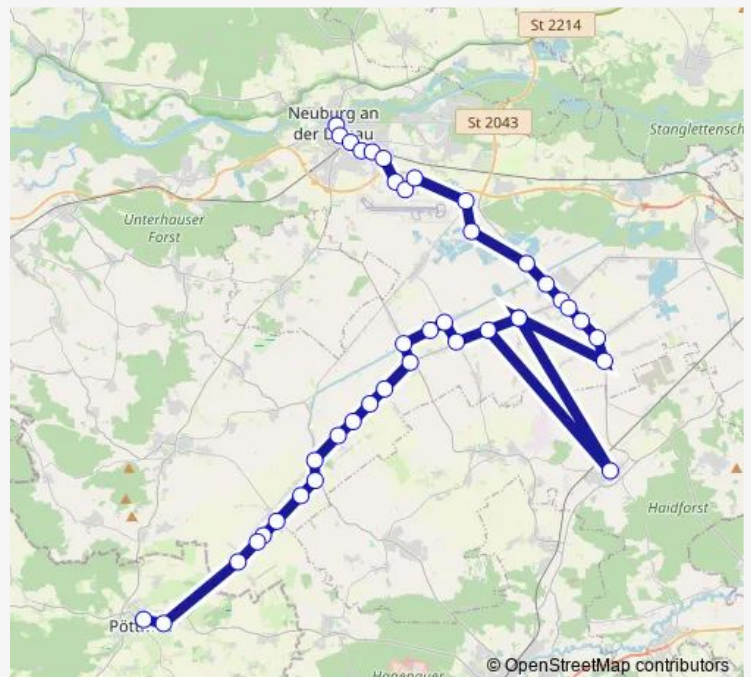

### Route schedule

Unterer Kanal / Hauptstraße — Hofgarten

Monday 08:10-11:30

Tuesday 08:10-11:30

Wednesday 08:10-11:30

Thursday 08:10-11:30

Friday 08:10-11:30

Saturday —

### Route info

Direction: Unterer Kanal / Hauptstraße

Stops: 17

Trip Duration: 0 hour 22 min