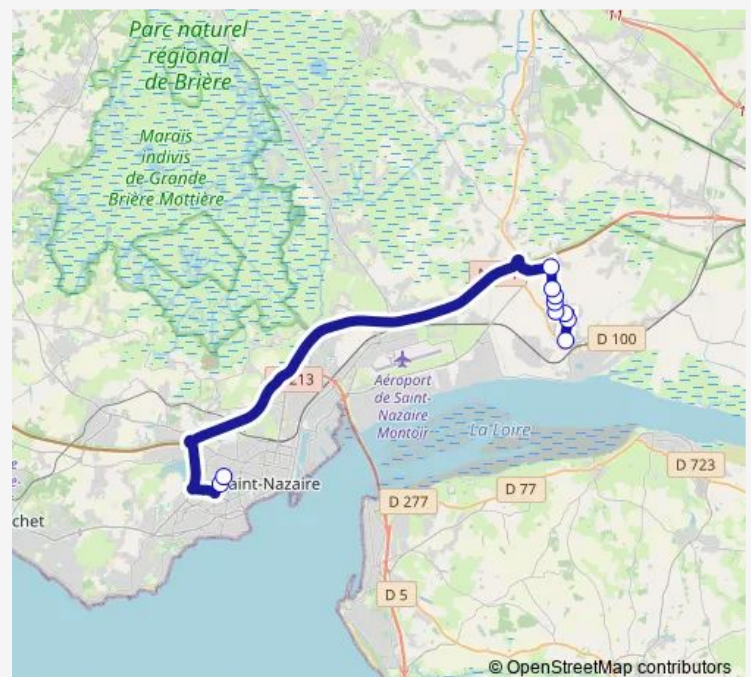

School Bus 420 SCO 420

[Go to website](#)

Direction

Mairie de Donges — Lycée Sainte-Anne

10 stops

[Open route schedule](#)

Mairie de Donges

Herlains

Route schedule

Mairie de Donges — Lycée Sainte-Anne

Monday 07:01

Tuesday 07:01

Wednesday 07:01

Thursday 07:01

Friday 07:01

Saturday —

Sunday —

Route info

Direction: Mairie de Donges

Stops: 10

Trip Duration: 0 hour 30 min

420 — SCO 420

420 School Bus time schedules and route maps are available in an offline PDF at busmaps.com. Use the busmaps.com website to see live bus times, train schedule or subway schedule, and step-by-step directions for all public transit in Donges