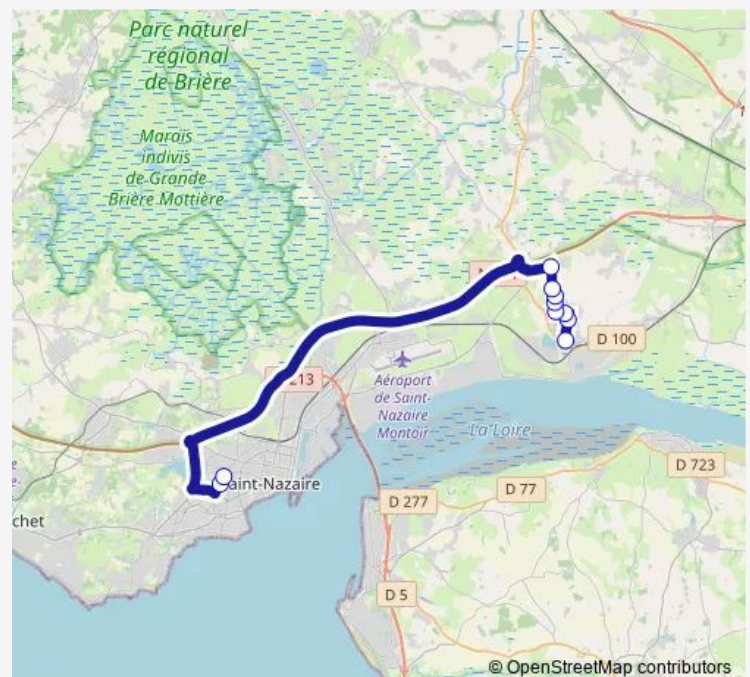

School Bus 420 SCO 420

[Go to website](#)

Direction

Mairie de Donges — Lycée Sainte-Anne

10 stops

[Open route schedule](#)

Mairie de Donges

Herlains

Trélagot

Gramont

Ecottais

Stade Bouillot

Les Fougères

L'Aubaudais

Berthelot

Lycée Sainte-Anne

Route schedule

Mairie de Donges — Lycée Sainte-Anne

Monday 07:01

Tuesday 07:01

Wednesday 07:01

Thursday 07:01

Friday 07:01

Saturday —

Sunday —

Route info

Direction: Mairie de Donges

Stops: 10

Trip Duration: 0 hour 30 min

420 — SCO 420