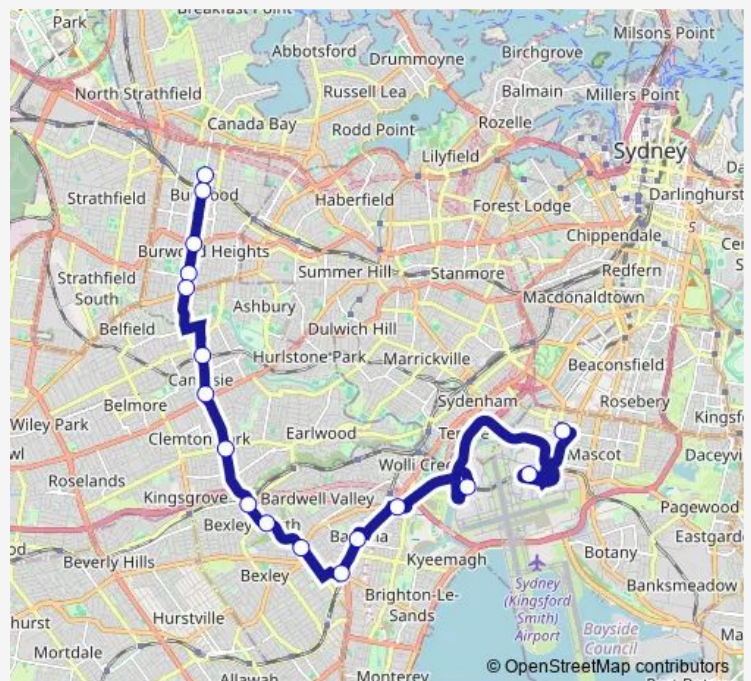

Westfield Burwood, Victoria St

Route schedule

Mascot Station, Coward St, Stand B — Westfield Burwood, Victoria St

Monday 03:32-02:32⁺¹

Tuesday 03:32-02:32⁺¹

Wednesday 03:32-02:32⁺¹

Thursday 03:32-02:32⁺¹

Friday 03:32-02:32⁺¹

Saturday 03:32-02:32⁺¹

Sunday 03:32-02:32⁺¹

Route info

Direction: Mascot Station, Coward St, Stand B

Stops: 17

Trip Duration: 1 hour 0 min

420 — Burwood to Mascot Station

Direction

Westfield Burwood, Burwood Rd — Mascot Station, Coward St, Stand B

17 stops

[Open route schedule](#)

Westfield Burwood, Burwood Rd

Burwood Station, Burwood Rd, Stand F

Burwood Rd After Liverpool Rd

Burwood Rd Opp Mitchell St