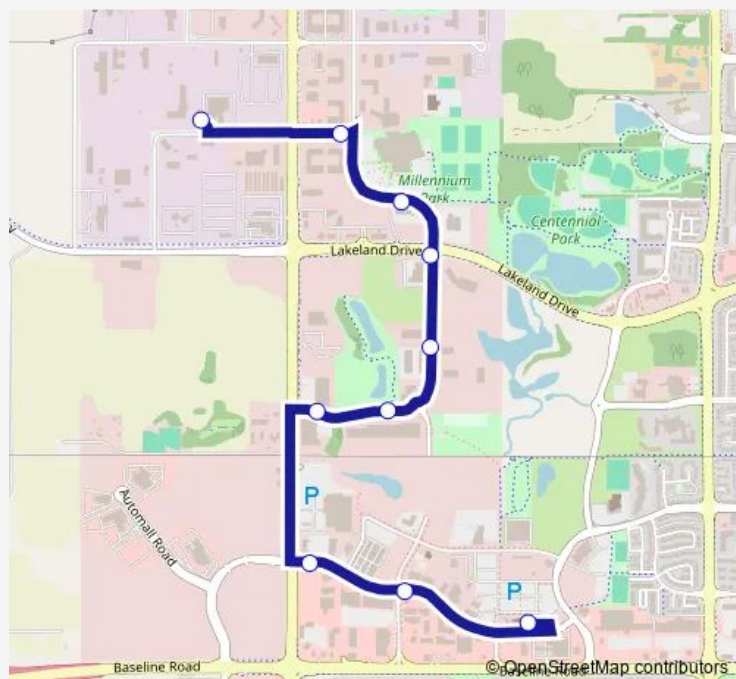

Bus 420 Bethel - Millennium Place

[Go to website](#)

Direction

Bethel Transit Terminal — Streambank Av

18 stops

[Open route schedule](#)

Bethel Transit Terminal

Broadway Blvd at Robin Hood

Route schedule

Bethel Transit Terminal — Streambank Av

Monday	06:45-18:45
Tuesday	06:45-18:45
Wednesday	06:45-18:45
Thursday	06:45-18:45
Friday	06:45-18:45
Saturday	—
Sunday	—

Route info

Direction: Bethel Transit Terminal

Stops: 18

Trip Duration: 0 hour 15 min

420 — Bethel - Millennium Place

Direction

Streambank Av — Bethel Transit Terminal

10 stops

[Open route schedule](#)

Streambank Av

Bethel Transit Terminal

Route schedule

Streambank Av — Bethel Transit Terminal

Monday 07:00-19:00

Tuesday 07:00-19:00

Wednesday 07:00-19:00

Thursday 07:00-19:00

Friday 07:00-19:00