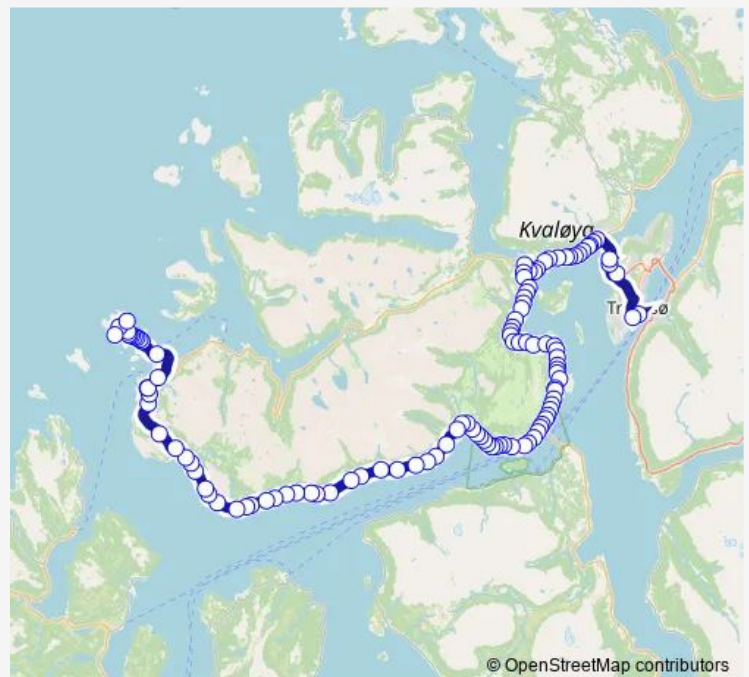

Local Bus Service 420 Tromsø-Straumbukta-Sommarøy

[Go to website](#)

Direction

Straumbukta Buktelia — Tromsø Prostneset

63 stops

[Open route schedule](#)

Straumbukta Buktelia

Straumbukta skole

Straumbukta Fredheim

Straumbukta Snebakkan

Straumbukta Løvberg

Straumbukta Lilleelva

Straumsgården

Nordgården

Geitneset

Djupbergan

Hamna

Isbergan

Straumhella

Rya

Skavberg

Larsengneset

Larseng

Nyheim

Hagtun

Slåttnes

Slåttneselva

Route schedule

Straumbukta Buktelia — Tromsø Prostneset

Monday 07:15

Tuesday 07:15

Wednesday 07:15

Thursday 07:15

Friday 07:15

Saturday —

Sunday —

Route info

Direction: Straumbukta Buktelia

Stops: 63

Trip Duration: 1 hour 17 min

© OpenStreetMap contributors

420 — Tromsø-Straumbukta-Sommarøy

BusMaps