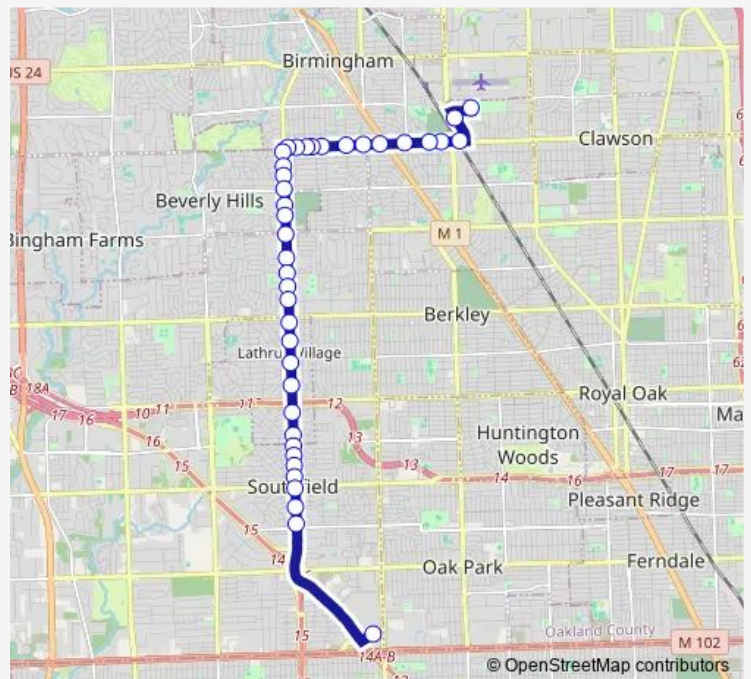

Bus 420 Southfield

[Go to website](#)

Direction
 Leave R. OAK Meijer — Northland DR + Greenfield Eb
 39 stops
[Open route schedule](#)

- Leave R. OAK Meijer
- Coolidge + Meijer Dr
- 14 Mile RD + Coolidge
- 14 Mile RD + Mankato
- 14 Mile RD + Tonawanda
- 14 Mile RD + Eton
- 14 Mile RD + Woodward
- 14 Mile RD + Greenfield
- 14 Mile RD + Grant
- 14 Mile RD + Pierce
- 14 Mile RD + Bates
- 14 Mile RD + Washington
- 14 Mile RD + Maryland
- 14 Mile RD + Shipman
- Southfield + Kirkshire
- Southfield + Buckingham
- Southfield + Kinross
- Southfield + Beverly
- Southfield + Beverly Hills Club
- Southfield + 31333
- Southfield + 13 Mile Rd

Direction: Leave R. OAK Meijer
 Stops: 39
 Trip Duration: 0 hour 24 min

420 — Southfield

Southfield + Target

Southfield + Webster

Southfield + Xsouthfield Plaza

Southfield + 12 Mile Edwards

Southfield + Roseland Sw

Thursday 06:50-22:20

Friday 06:50-22:20

Saturday 06:50-22:20

Sunday —

Route info

Direction: Lodge Service @ Northland Dr

Stops: 40

Trip Duration: 0 hour 23 min

14 Mile RD + Woodward

14 Mile RD + Cooper

14 Mile RD + Tonawanda

14 Mile RD + Mankato

Coolidge + 14 Mile Rd

Coolidge + Meijer Dr

Arrive R OAK Meijer

420 Bus time schedules and route maps are available in an offline PDF at busmaps.com. Use the busmaps.com website to see live bus times, train schedule or subway schedule, and step-by-step directions for all public transit in Beverly Hills