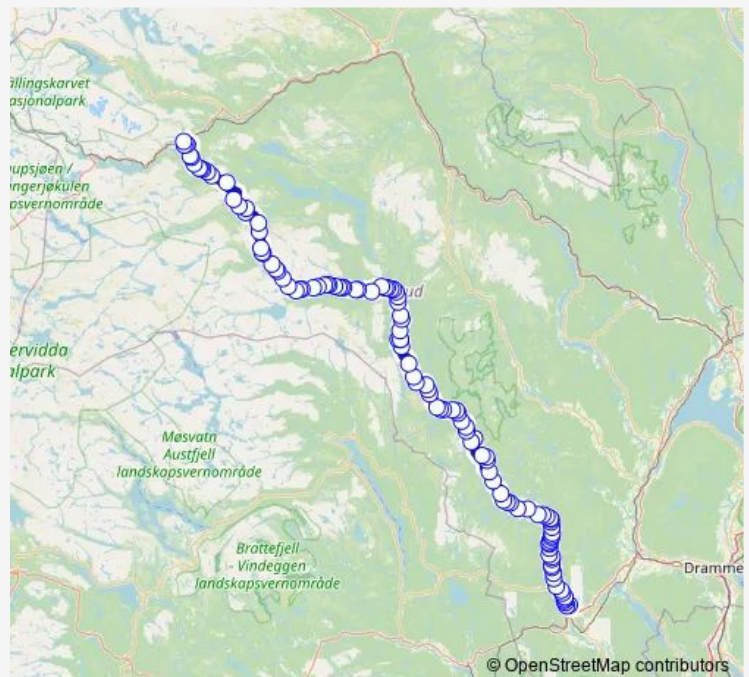

Friday 07:00-21:35

Saturday 09:35-15:40

Sunday 08:35-21:35

Route info

Direction: Kongsberg knutepunkt

Stops: 114

Trip Duration: 3 hour 20 min

■ 420 — Kongsberg - Geilo