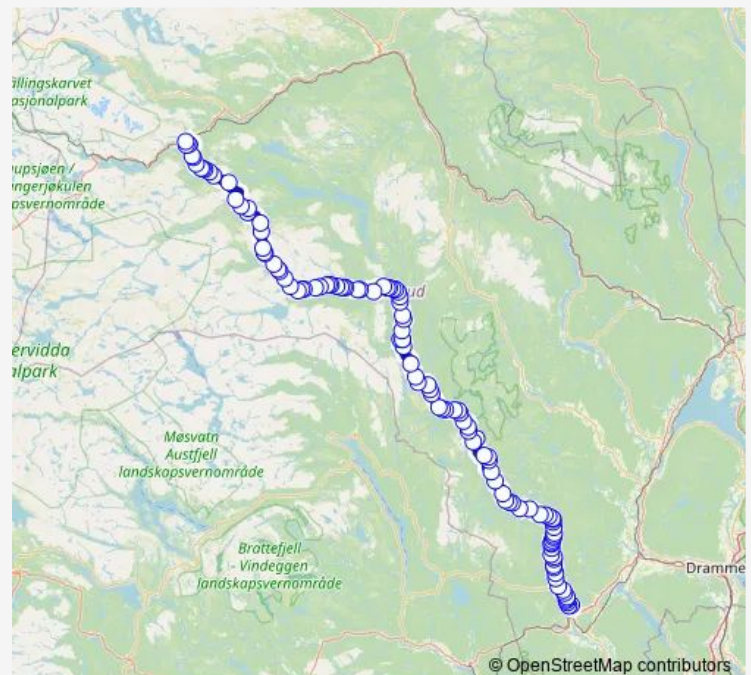

Friday 07:00-21:35

Saturday 09:35-15:40

Sunday 08:35-21:35

Route info

Direction: Kongsberg knutepunkt

Stops: 114

Trip Duration: 3 hour 20 min

■ 420 — Kongsberg - Geilo