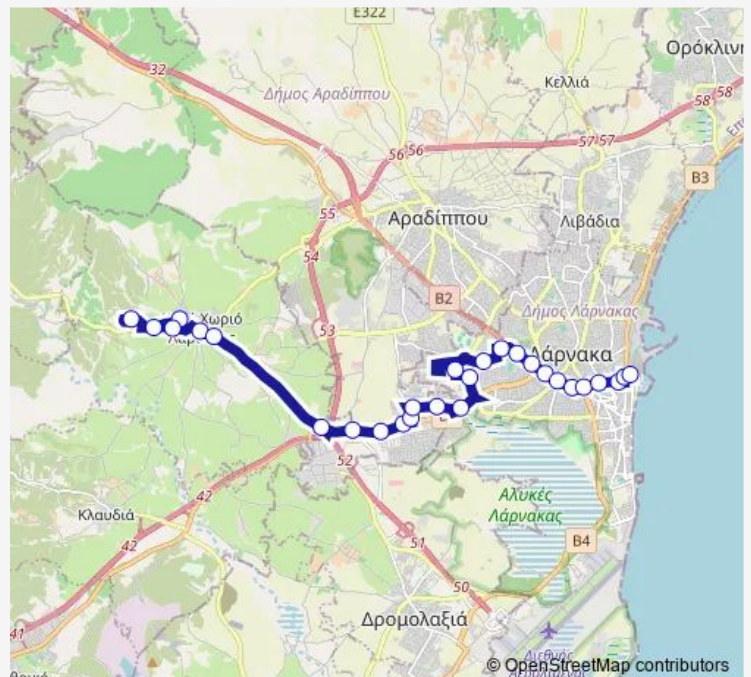

Nikiforou Foka - Lemesou Ave.

Kalymnou - Patmou

Chrysoupoleos - Fanariou

Kamares - Old Aqueduct 2

G. Christodoulidi Ave. - Dafnidos

Vergina High School 2

New Hospital 2

Mall Metropolis

Georg. Griva Digeni Ave. - Ag. Georgios Church 2

Fire Station 2

Georg. Griva Digeni Ave. - Kon. Palaiologou Ave. 2

**Route schedule**

Egkomis - Palaikythrou — Larnaca Station

Monday	06:30
Tuesday	06:30
Wednesday	06:30
Thursday	06:30
Friday	06:30
Saturday	—
Sunday	—

**Route info**

Direction: Egkomis - Palaikythrou

Stops: 28

Trip Duration: 0 hour 45 min

420 — Kalo Chorio - Kamares - (Lyceum) - Larnaca Station

Georg. Griva Digeni Ave. - Thessalonikis Ave.

Municipal Library 2