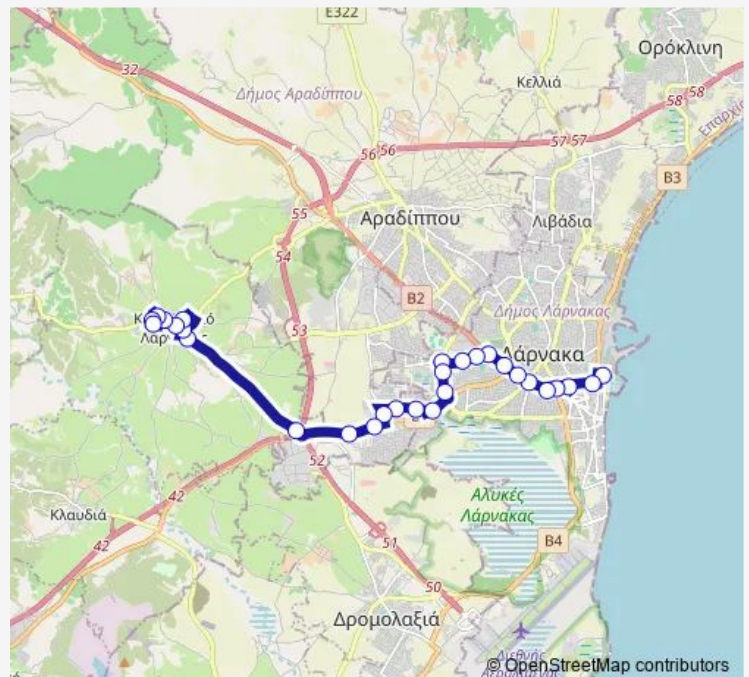

Nikiforou Foka - Patmou

Lemesou Ave. - Makedonias 1

Lemesou Ave. - Charilaou Trikoupi 1

Kalo Chorio Roundabout 2

Route schedule

Larnaca Station — Kalo Chorio Community Stadium 2

Monday 05:55-18:45

Tuesday 05:55-18:45

Wednesday 05:55-18:45

Thursday 05:55-18:45

Friday 05:55-18:45

Saturday 06:00-17:30

Sunday 06:00-17:30

Route info

Direction: Larnaca Station

Stops: 29

Trip Duration: 0 hour 35 min

420 — Larnaca Station - Kamares - Kalo Chorio

Kalo Chorio Cemetery 1

Aigialousas - Vitsadas

Rizokarpasou - Varosion

Assias - Lefkonoikou

Grigori Afxentiou Ave. - Angastinas

Grigori Afxentiou Ave. - Pigis