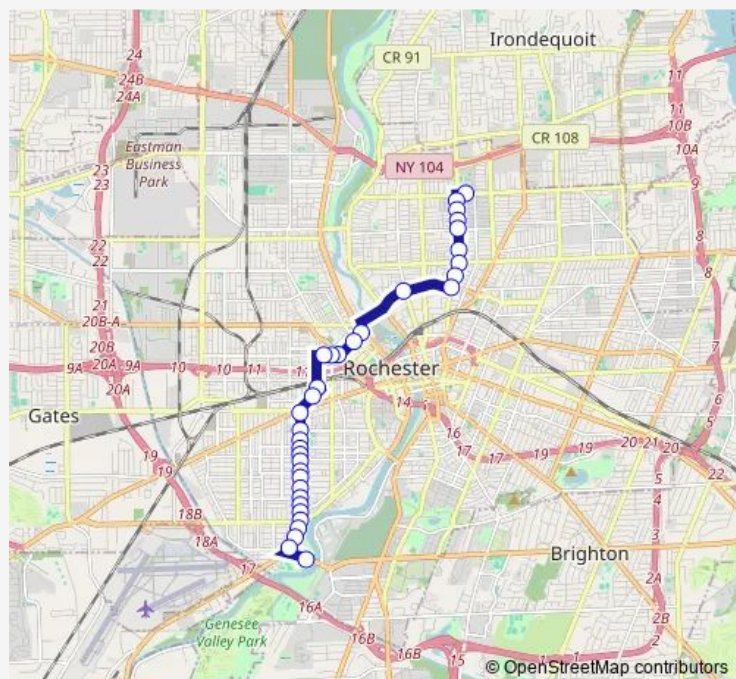

Thursday 14:40

Friday 11:10-14:40

Saturday —

Sunday —

Route info

Direction: Franklin High School

Stops: 34

Trip Duration: 0 hour 24 min

420 — Genesee/Norton

Genesee & Arnett

Genesee & Aldine

Genesee & Aberdeen

Genesee & Melrose

Genesee & Elmdorf

Genesee & Sawyer

Genesee & Monica

Genesee & Barton

Genesee & Brooks

Genesee & Terrace

Genesee & Spruce

Genesee & 1170 Genesee

Elmwood Loop

Direction

Elmwood Loop — Franklin High School

Thursday 06:51

Friday 06:51

Saturday —

Sunday —

Route info

Direction: Elmwood Loop

Stops: 29

Trip Duration: 0 hour 24 min