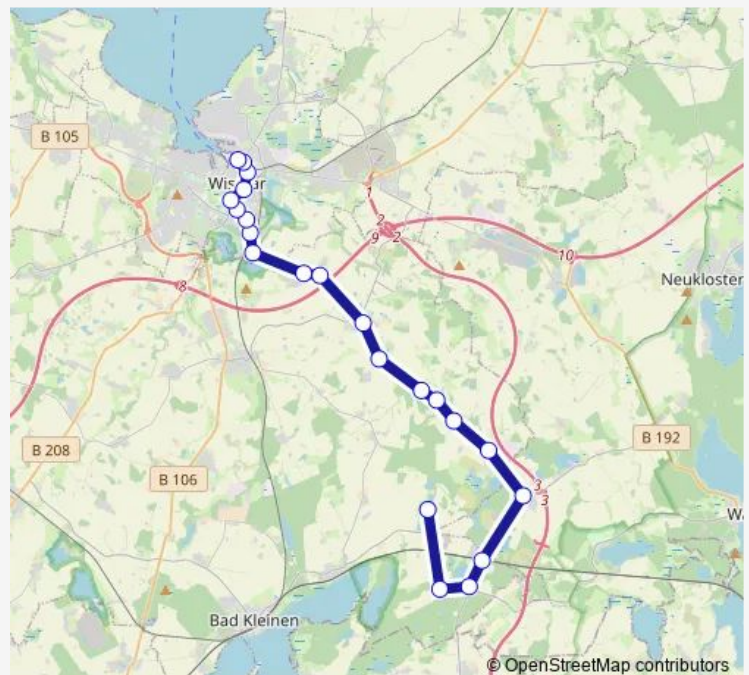

Wismar Bahnhof

### Route schedule

Kleekamp — Wismar Zob

Monday 16:20

Tuesday 16:20

Wednesday 16:20

Thursday 16:20

Friday 16:20

Saturday —

### Route info

Direction: Kleekamp

Stops: 22

Trip Duration: 0 hour 34 min

420