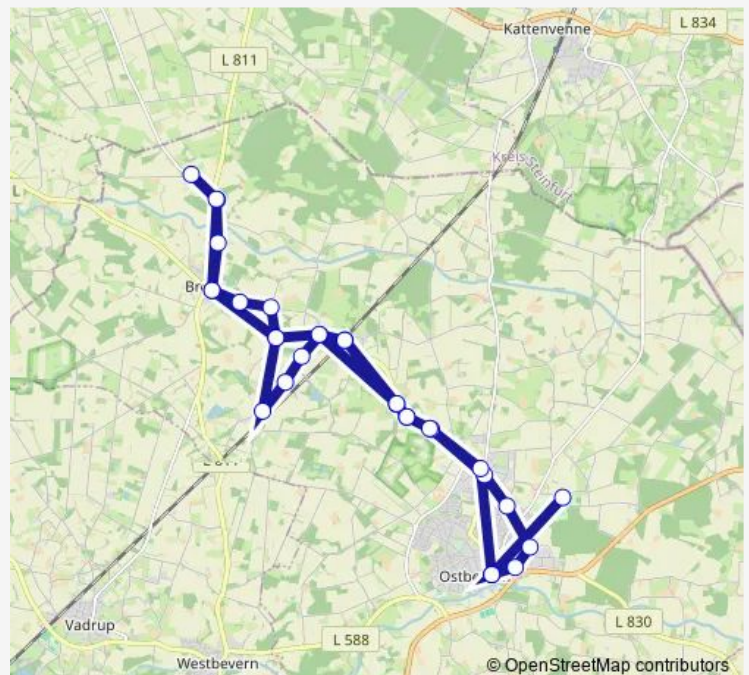

### Route schedule

Brock, Walbeder — Ostbevern, Schulzentrum

Monday 07:00

Tuesday 07:00

Wednesday 07:00

Thursday 07:00

Friday 07:00

Saturday —

### Route info

Direction: Brock, Walbeder

Stops: 22

Trip Duration: 0 hour 41 min

420

**Direction**

Ostbevern, Schulzentrum — Ostbevern, Loburg

30 stops

[Open route schedule](#)

Ostbevern, Schulzentrum

Ostbevern, Brandes

Ostbevern, Wischhausstr.

Ostbevern, Loheide

Ostbevern, Eichendorff

Ostbevern, Gröne

Ostbevern, Spahn li