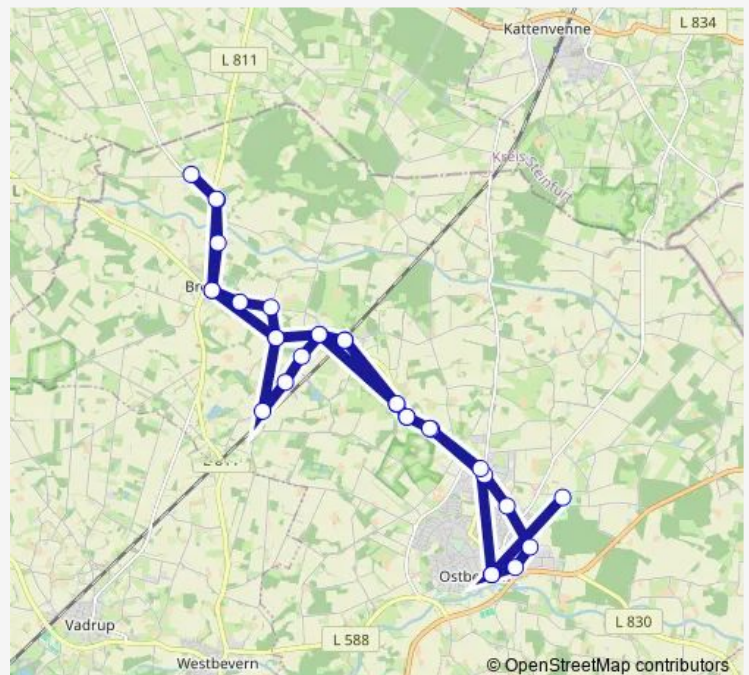

### Route schedule

Brock, Walbeder — Ostbevern, Schulzentrum

Monday 07:00

Tuesday 07:00

Wednesday 07:00

Thursday 07:00

Friday 07:00

Saturday —

### Route info

Direction: Brock, Walbeder

Stops: 22

Trip Duration: 0 hour 41 min

420 — Ostbevern - Brock - Ostbevern

**Direction**

Ostbevern, Schulzentrum — Ostbevern, Loburg

30 stops

[Open route schedule](#)

Ostbevern, Schulzentrum

Ostbevern, Brandes

Ostbevern, Wischhausstr.

Ostbevern, Loheide

Ostbevern, Eichendorff

Ostbevern, Gröne

Ostbevern, Spahn li