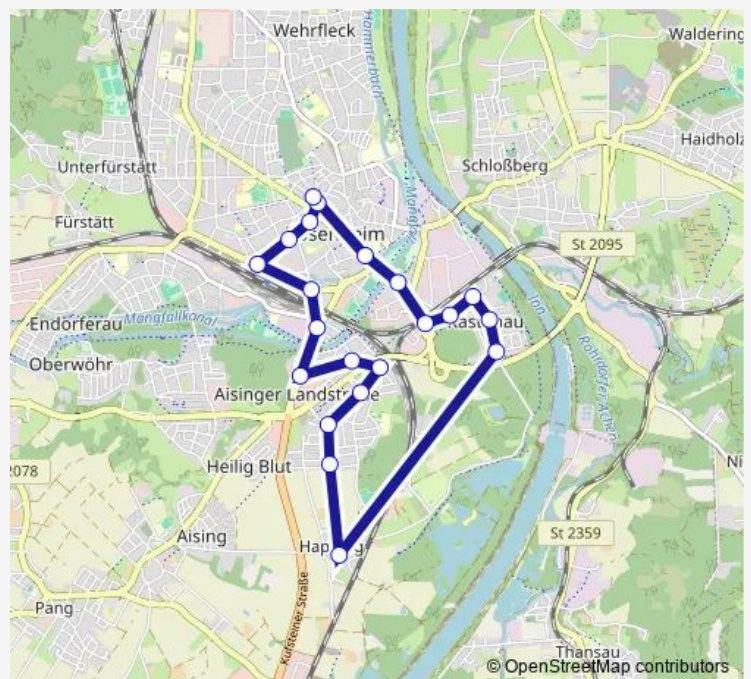

Bus 420 Stadtmitte - Bahnhof - Happing - Kastenau - Stadtmitte

[Go to website](#)

Direction

Rosenheim, Stadtmitte — Rosenheim, Stadtmitte

21 stops

[Open route schedule](#)

- Rosenheim, Stadtmitte
- Rosenheim, Gillitzerstr.
- Rosenheim, Atrium
- Rosenheim, Bahnhof
- Rosenheim, Gießerei-/Salinstr.
- Rosenheim, Kufsteiner-/Klepperstr.
- Rosenheim, Kufsteiner Str./Alpenweg
- Rosenheim, Isarstr.
- Rosenheim, Leitzachstr.
- Rosenheim, Naabstr.
- Rosenheim, Traberhof
- Rosenheim, Wegkreuz
- Alt-Happing
- Rosenheim, Föhrenweg
- Rosenheim, Fichtenweg
- Rosenheim, Kiefernweg
- Rosenheim, Hainholzstr.
- Rosenheim, Gewerbegebiet Ost
- Rosenheim, Innsbrucker Str./Schule
- Rosenheim, Max-Bram-Platz
- Rosenheim, Stadtmitte

Route schedule

Rosenheim, Stadtmitte — Rosenheim, Stadtmitte

Monday	19:35-00:40 ⁺¹
Tuesday	19:35-00:40 ⁺¹
Wednesday	19:35-00:40 ⁺¹
Thursday	19:35-00:40 ⁺¹
Friday	19:35-00:40 ⁺¹
Saturday	19:35-00:40 ⁺¹
Sunday	—

Route info

Direction: Rosenheim, Stadtmitte

Stops: 21

Trip Duration: 0 hour 26 min

■ 420 — Stadtmitte - Bahnhof - Happing - Kastenau - Stadtmitte

420 Bus time schedules and route maps are available in an offline PDF at busmaps.com. Use the busmaps.com website to see live bus times, train schedule or subway schedule, and step-by-step directions for all public transit in Rosenheim

The schedule is provided in the local timezone. Times with "(+1)" indicate departures on the next day.

PDF file created on 2025-01-16

2024 BusMaps.com - All Rights Reserved