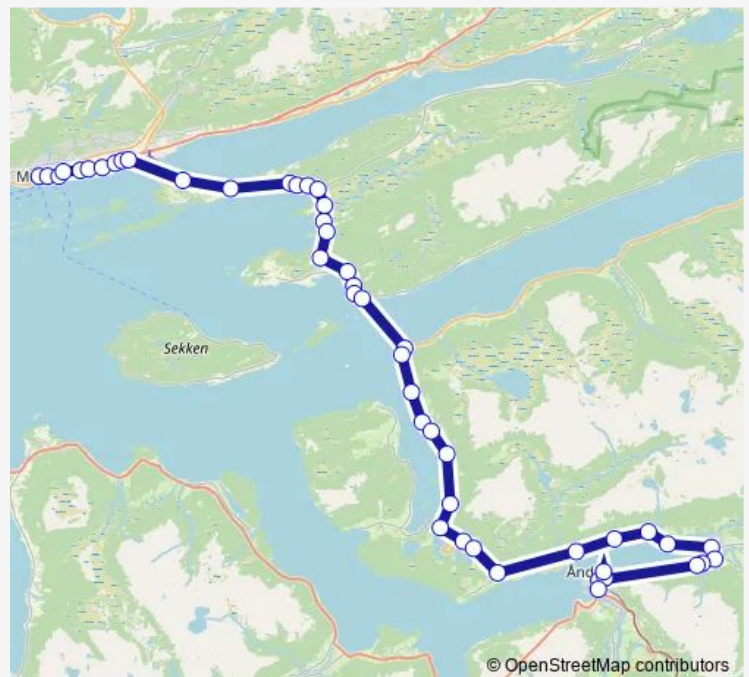

Thursday 14:20

Friday 14:20

Saturday —

Sunday —

Route info

Direction: Sølsnes ferjekai

Stops: 30

Trip Duration: 0 hour 50 min