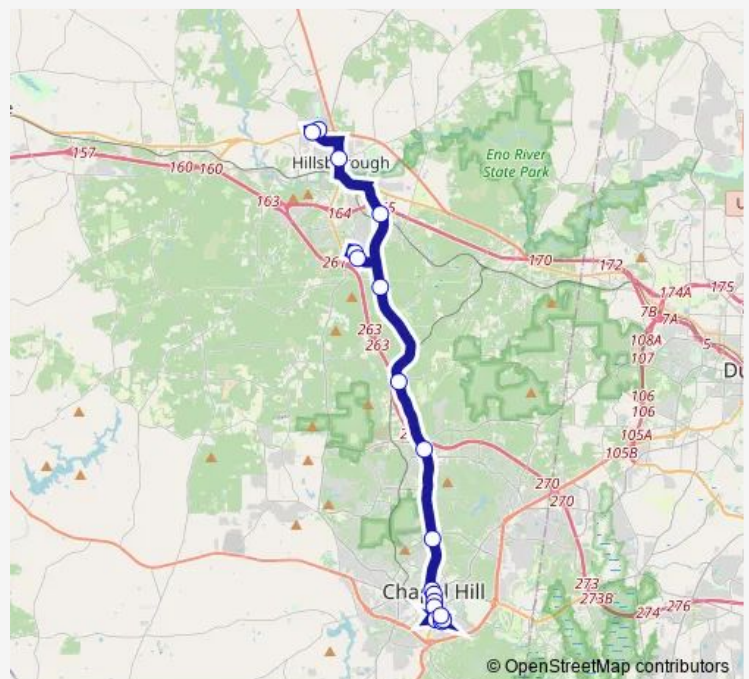

Route schedule

Cornelius St (US 70) at Rainey Ave (WB 2) — Manning Dr at UNC Hospitals (CG Lot)

Monday 06:00-17:30

Tuesday 06:00-17:30

Wednesday 06:00-17:30

Thursday 06:00-17:30

Friday 06:00-17:30

Saturday —

Sunday —

Route info

Direction: Cornelius St (US 70) at Rainey Ave (WB 2)

Stops: 18

Trip Duration: 0 hour 45 min

Direction

Manning Dr at UNC Hospitals (CG Lot) — Cornelius St (US 70) at Rainey Ave (WB 2)

15 stops

Churton St at Margaret Ln (Orange County Courthouse)

Churton St at North Hills Shopping Center

Cornelius St (US 70) at Rainey Ave (WB 2)

Route schedule

Manning Dr at UNC Hospitals (CG Lot) — Cornelius St (US 70) at Rainey Ave (WB 2)

Direction: Manning Dr at UNC Hospitals (CG Lot)

Stops: 15

Trip Duration: 0 hour 50 min

420 Bus time schedules and route maps are available in an offline PDF at busmaps.com. Use the busmaps.com website to see live bus times, train schedule or subway schedule, and step-by-step directions for all public transit in Hillsborough