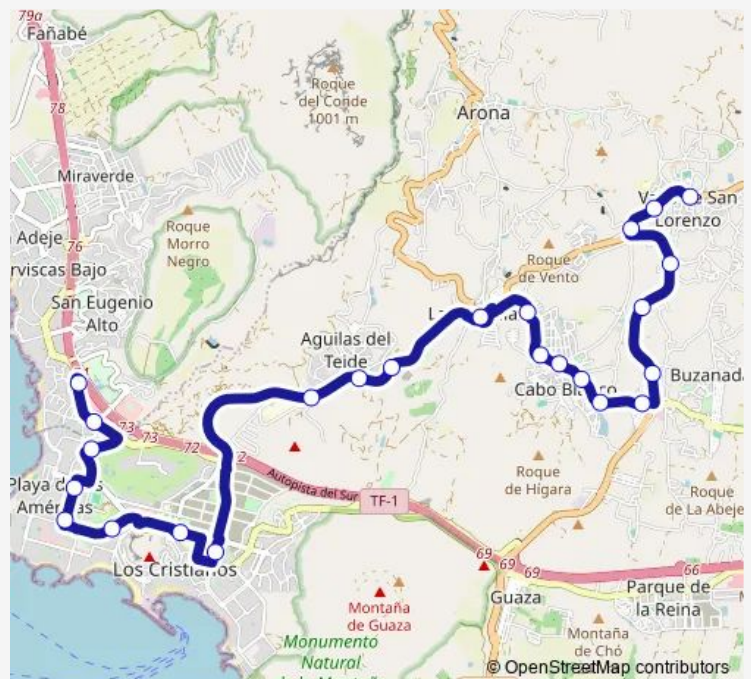

Puerto Rico

LOS Toscales

Abrojo

Route schedule

Estación Costa Adeje (T) — Valle SAN Lorenzo (T)

Monday 21:15-00:20⁺¹

Tuesday 21:15-00:20⁺¹

Wednesday 21:15-00:20⁺¹

Thursday 21:15-00:20⁺¹

Friday 21:15-00:20⁺¹

Saturday 21:15-00:20⁺¹

Sunday 21:15-00:20⁺¹

Route info

Direction: Estación Costa Adeje (T)

Stops: 24

Trip Duration: 0 hour 27 min

420 — Costa Adeje (Estación) -> Valle SAN Lorenzo

LAS Flores

EL Hornito

Valle SAN Lorenzo (T)

420 Bus time schedules and route maps are available in an offline PDF at busmaps.com. Use the busmaps.com website to see live bus times, train schedule or subway schedule, and step-by-step directions for all public transit in Arona