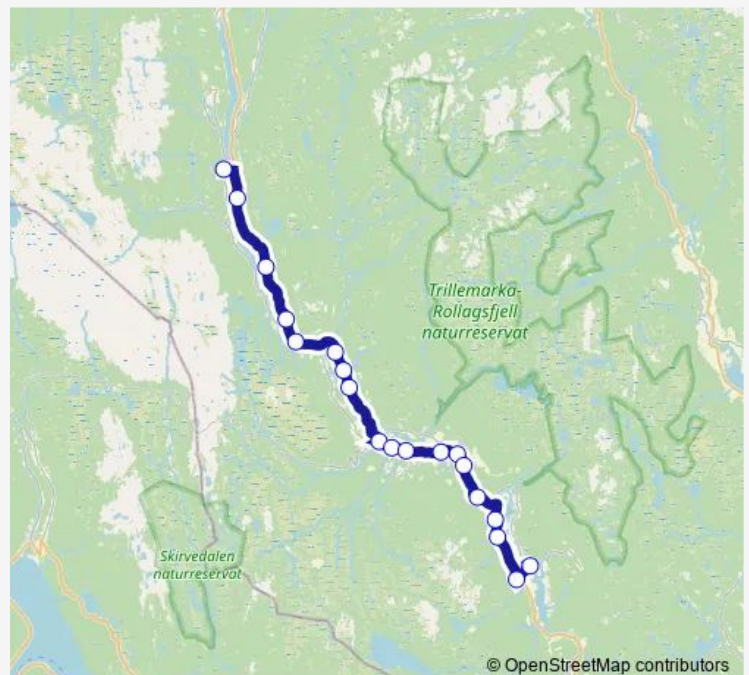

Saturday —

Sunday —

Route info

Direction: Norefjord

Stops: 19

Trip Duration: 0 hour 40 min

■ 420 — Kongsberg - Geilo

Direction

Monday 18:40

Tuesday 18:40

Wednesday 18:40

Thursday 18:40

Friday 18:40

Saturday —

Sunday —

Route info