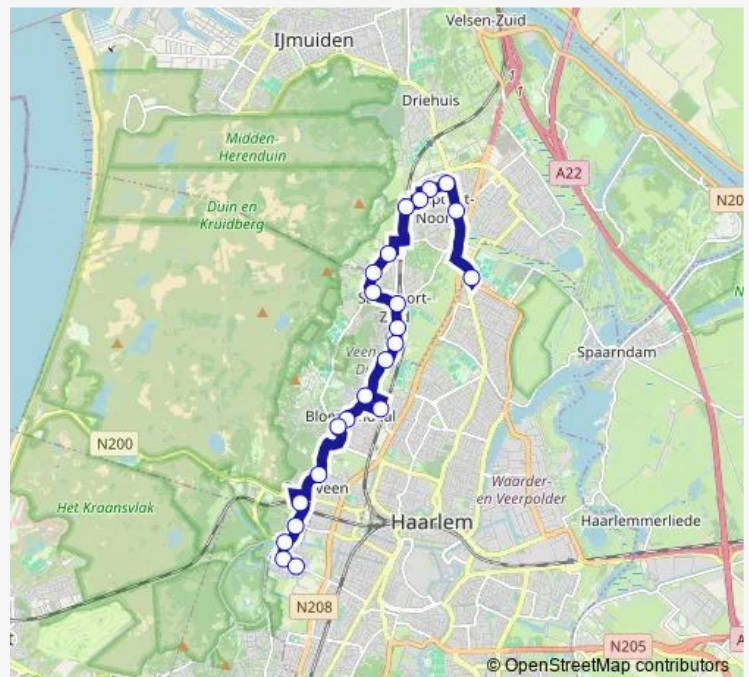

Friday 07:34-17:34

Saturday 08:34-16:34

Sunday —

Route info

Direction: Haarlem, Vijver

Stops: 23

Trip Duration: 0 hour 26 min

Santpoort-Noord, Hagelingerweg

Haarlem, Delftplein/Spaarne Gasth.

Direction

Haarlem, Delftplein/Spaarne Gasth. — Haarlem, Vijver

23 stops

[Open route schedule](#)

Haarlem, Delftplein/Spaarne Gasth.

Santpoort-Noord, Hagelingerweg

Santpoort, Cremerlaan oost

Tuesday 07:27-18:05

Wednesday 07:27-18:05

Thursday 07:27-18:05

Friday 07:27-18:05

Saturday 08:27-17:05

Sunday —

Route info

Direction: Haarlem, Delftplein/Spaarne Gasth.