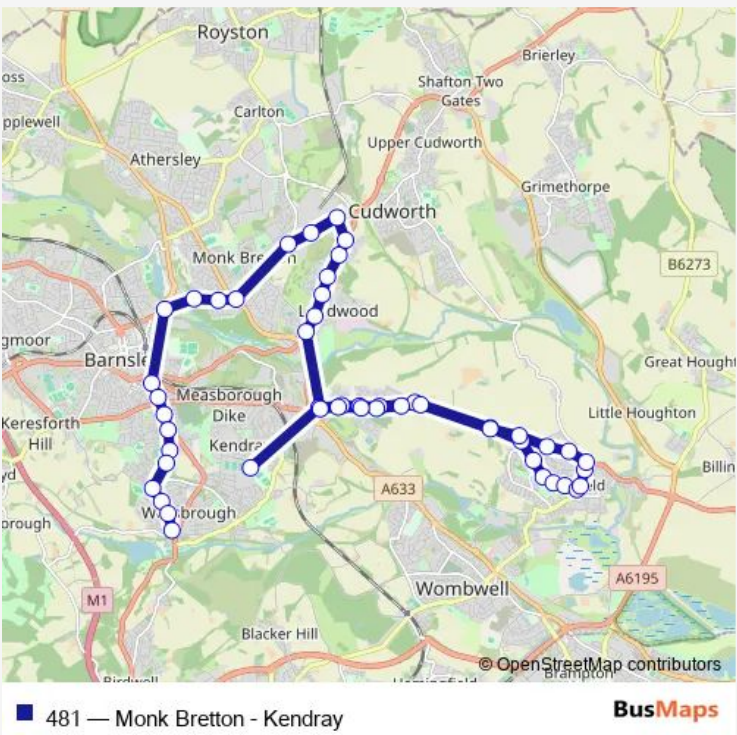

Bus 481 Monk Bretton - Kendray

Go to website

Direction
 Access Road/Barnsley Academy — Vernon Road/Haverlands Lane
 49 stops
[Open route schedule](#)

- Access Road/Barnsley Academy
- Doncaster Road/Hill Street
- Doncaster Road/St Pauls Parade
- Doncaster Road/Christ Church
- Doncaster Road/Eskdale Road
- Doncaster Road/Wood Laithes Farm
- Doncaster Road/Barnsley Road
- Barnsley Road/Doncaster Road
- Barnsley Road/Upperwood Hall
- Barnsley Road/Bly Road
- Barnsley Road/Woodhall Road
- Barnsley Road/North Street
- Barnsley Road/Nanny Marr Road
- Nanny Marr Road/Barnsley Road
- Nanny Marr Road/Ilisley Road
- Saltersbrook Road/Nanny Marr Road
- Saltersbrook Road/Highfield Range
- Saltersbrook Road/Tempest Avenue
- Saltersbrook Road/Barnsley Road
- Doncaster Road/Barnsley Road
- Doncaster Road/Wood Laithes Farm

Route schedule
 Access Road/Barnsley Academy — Vernon Road/Haverlands Lane

Monday	15:00
Tuesday	15:00
Wednesday	15:00
Thursday	15:00
Friday	15:00
Saturday	—
Sunday	—

Route info
 Direction: Access Road/Barnsley Academy
 Stops: 49
 Trip Duration: 0 hour 45 min

Doncaster Road/Hill Street

Route schedule

Vernon Road/Haverlands Lane — Access Road/Barnsley Academy

Monday 07:15

Tuesday 07:15

Wednesday 07:15

Thursday 07:15

Friday 07:15

Saturday —

Sunday —

Route info

Direction: Vernon Road/Haverlands Lane

Stops: 47

Trip Duration: 0 hour 50 min

Doncaster Road/St Pauls Parade

Doncaster Road/Christ Church