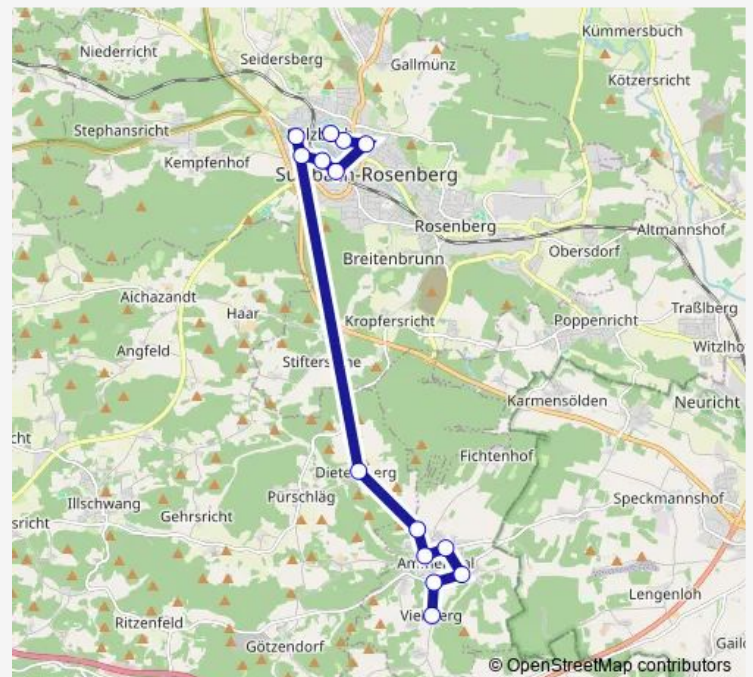

Ammerthal Weinbergstr.

Ammerthal Kotzheimer Str.

Viehberg

### Route schedule

Sulzbach-Rosenb. Krankenhaus — Viehberg

Monday 17:15

Tuesday 17:15

Wednesday 17:15

Thursday 17:15

Friday 17:15

Saturday 12:25

### Route info

Direction: Sulzbach-Rosenb. Krankenhaus

Stops: 15

Trip Duration: 0 hour 33 min

**Direction**

Viehberg — Sulzbach-Rosenberg, Krötensee

15 stops

[Open route schedule](#)

## Route info

Direction: Viehberg

Stops: 15

Trip Duration: 0 hour 37 min