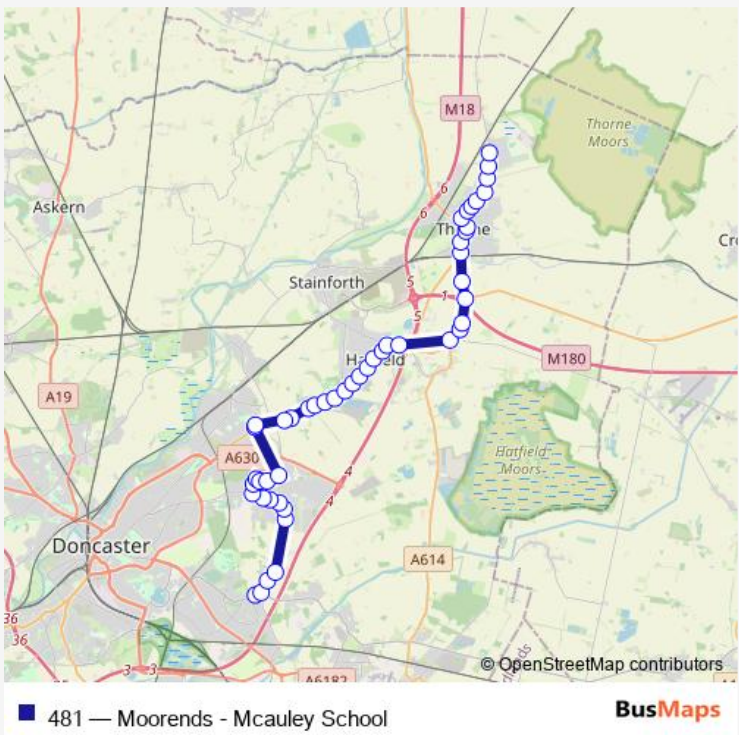

Bus 481 Moorends - Mcauley School

[Go to website](#)

Direction
 Cantley Lane/Handley Cross Mews — Marshland Road/Alexandra Road
 48 stops
[Open route schedule](#)

- Cantley Lane/Handley Cross Mews
- Cantley Lane/School Lane
- Main Street/Boulton Drive
- Nutwell Lane/Spring Gardens
- Nutwell Lane/Parkway
- Nutwell Lane/The Crescent
- Nutwell Lane/Macaulay Crescent
- Church Street/Winholme
- Church Street/Beech Road
- Church Street/Barton Lane
- Mere Lane/Elm Place
- Elm Road/Mere Lane
- Briar Road/Elm Road
- Beech Road/Laurel Road
- Hatfield Lane/Hawthorne Avenue
- Eden Field Road/Thorne Road
- Eden Field Road/Long Field Road
- Thorne Road/Westminster Drive
- Thorne Road/Sandall Grange
- High Street/Westminster Drive
- High Street/Westminster Drive

Route schedule
 Cantley Lane/Handley Cross Mews — Marshland Road/Alexandra Road

Monday	14:30
Tuesday	14:30
Wednesday	14:30
Thursday	14:30
Friday	14:30
Saturday	—
Sunday	—

Route info
 Direction: Cantley Lane/Handley Cross Mews
 Stops: 48
 Trip Duration: 0 hour 50 min

High Street/Hawthorne Avenue

High Street/Park Lane Close

Doncaster Road/Broadway

Doncaster Road/Mile End Avenue

Doncaster Road/Coppice Avenue

Doncaster Road/Danum Road

Manor Road/Parkways

Manor Road/Grange Avenue

Saturday —

Sunday —

Route info

Direction: Marshland Road/Grange Road

Stops: 47

Trip Duration: 0 hour 54 min

Doncaster Road/Mile End Avenue

High Street/Woodhouse Lane