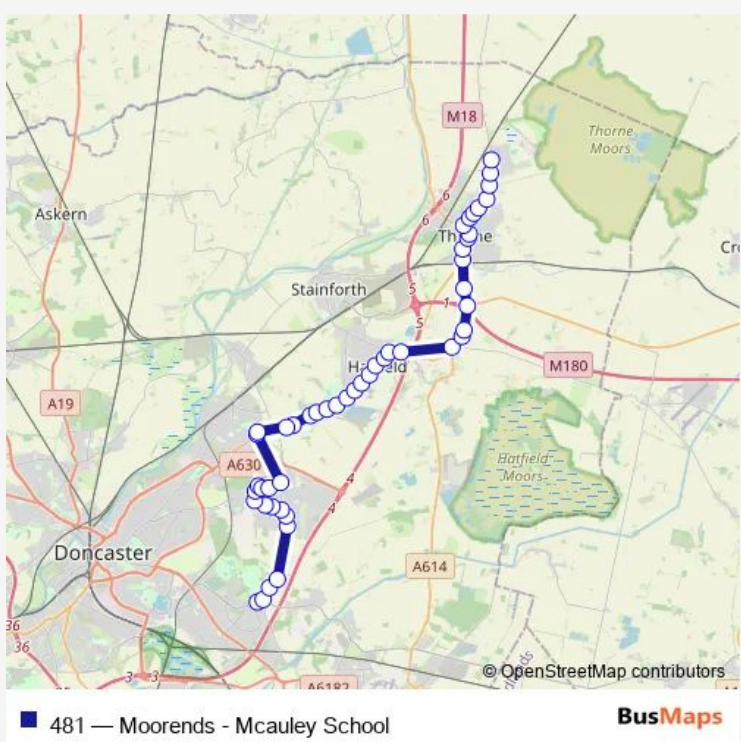

Bus 481 Moorends - Mcauley School

[Go to website](#)

Direction
 Cantley Lane/Handley Cross Mews — Marshland Road/Alexandra Road

48 stops

[Open route schedule](#)

- Cantley Lane/Handley Cross Mews
- Cantley Lane/School Lane
- Main Street/Boulton Drive
- Nutwell Lane/Spring Gardens
- Nutwell Lane/Parkway
- Nutwell Lane/The Crescent
- Nutwell Lane/Macaulay Crescent
- Church Street/Winholme
- Church Street/Beech Road
- Church Street/Barton Lane
- Mere Lane/Elm Place
- Elm Road/Mere Lane
- Briar Road/Elm Road
- Beech Road/Laurel Road
- Hatfield Lane/Hawthorne Avenue
- Eden Field Road/Thorne Road
- Eden Field Road/Long Field Road
- Thorne Road/Westminster Drive
- Thorne Road/Sandall Grange
- High Street/Westminster Drive
- High Street/Westminster Drive

Route schedule
 Cantley Lane/Handley Cross Mews — Marshland Road/Alexandra Road

| | |
|-----------|-------|
| Monday | 14:30 |
| Tuesday | 14:30 |
| Wednesday | 14:30 |
| Thursday | 14:30 |
| Friday | 14:30 |
| Saturday | — |
| Sunday | — |

Route info

Direction: Cantley Lane/Handley Cross Mews

Stops: 48

Trip Duration: 0 hour 50 min

High Street/Hawthorne Avenue

High Street/Park Lane Close

Doncaster Road/Broadway

Doncaster Road/Mile End Avenue

Trip Duration: 0 hour 54 min

Doncaster Road/Mile End Avenue

High Street/Woodhouse Lane

High Street/St Marys Road

High Street/Westminster Drive

High Street/Green Lane Farm

Thorne Road/Hatfield Lane

Thorne Road/Sandall Grange