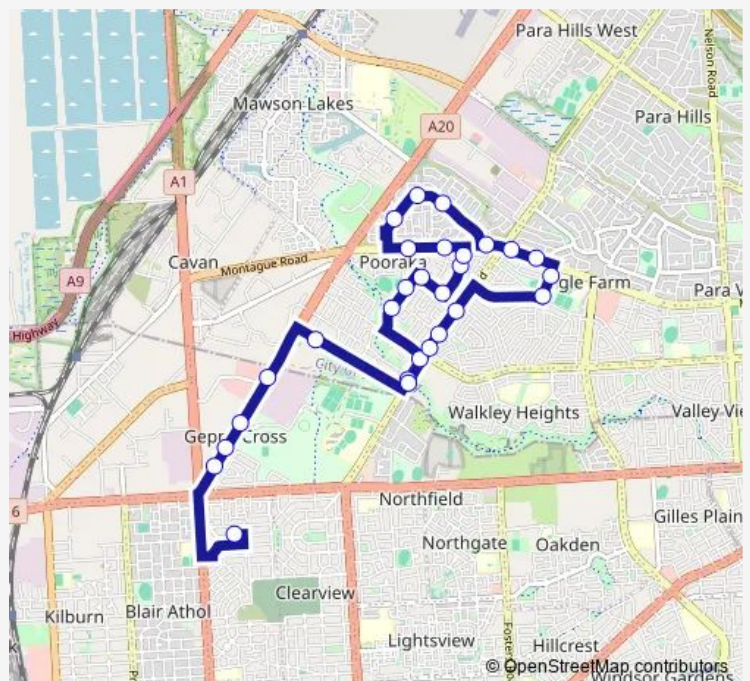

Stop 37B Henderson Ave - South West side

Stop 38 Henderson Ave - South side

Stop 38A Henderson Ave - East side

Stop 38 Montague Rd - North side

Stop 37 Montague Rd - North side

Stop School Muriel Dr / Montague Rd - East side

Stop 37 Muriel Dr - East side

Stop 36A Muriel Dr - East side

Stop 36 Barakoola St - South West side

Stop 35A Quinlivan Rd - East side

Stop 35 Quinlivan Rd - South East side

Stop 34 Pratt Ave - South side

Stop 33 Pratt Ave - South side

Route schedule

Stop 33 Bridge Rd - West side — Stop School St Gabriels School Barrington Ave

Monday 08:10

Tuesday 08:10

Wednesday 08:10

Thursday 08:10

Friday 08:10

Saturday —

Sunday —

Route info

Direction: Stop 33 Bridge Rd - West side

Stops: 33

Trip Duration: 0 hour 30 min

481 — Pooraka to St Gabriel's School

Stop 32 Scott St - East side

Stop 31 Scott St - East side