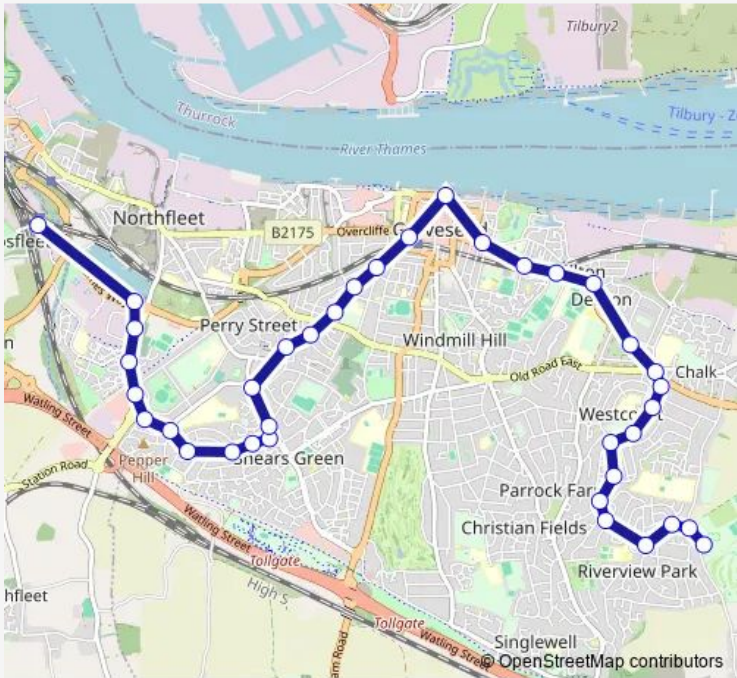

Bus 481 Riverview Park - Gravesend

[Go to website](#)

Direction
 Cascades Leisure Centre — Barrack Row
 27 stops
[Open route schedule](#)

- Cascades Leisure Centre
- Imperial Drive
- Vanessa Walk
- The Gravesend Boat
- The Rise
- St Francis Avenue
- St Margaret's Crescent
- St Dunstan's Drive
- St Gregory's Crescent
- Bourne Road
- Forge Lane
- Lion Garage
- Abbey Road
- St John's School
- Church Walk
- Albion Road
- Clock Tower
- Barrack Row
- Arthur Street
- Weavers Close
- Kent Road

Route schedule
 Cascades Leisure Centre — Barrack Row

Monday	07:30-19:30
Tuesday	07:30-19:30
Wednesday	07:30-19:30
Thursday	07:30-19:30
Friday	07:30-19:30
Saturday	—
Sunday	—

Route info
 Direction: Cascades Leisure Centre
 Stops: 27
 Trip Duration: 0 hour 29 min

481 — Riverview Park - Gravesend **BusMaps**

Petrol Station

Cecil Road

Pelham Road Shops

Lennox Road East

Pelham Road Medical Centre

Barrack Row

Direction

Thursday 07:05-20:05

Friday 07:05-20:05

Saturday —

Sunday —

Route info

Direction: Ebbsfleet International Railway Station

Stops: 37

Trip Duration: 0 hour 43 min