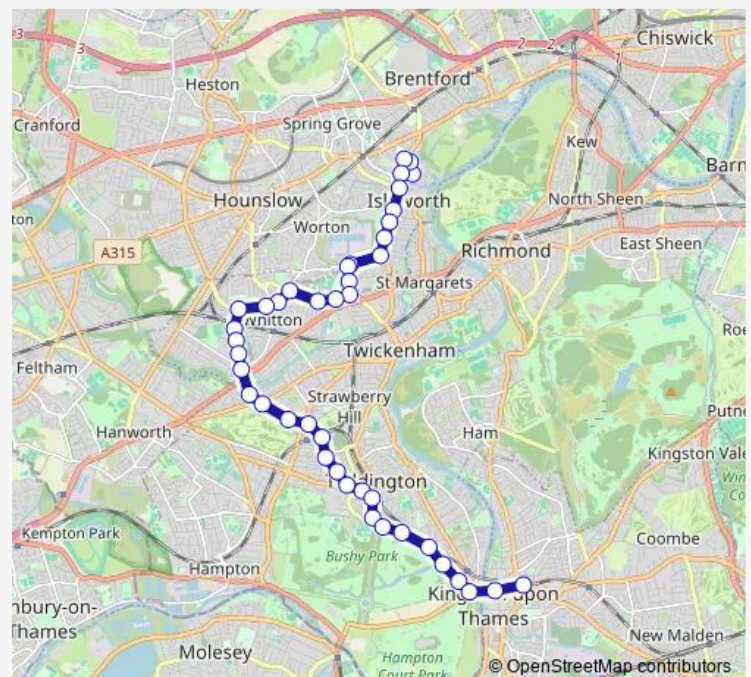

Kneller Road

The Admiral Nelson / Whitton

Whitton Library

Constance Road

Montrose Avenue (TW2)

Route schedule

West London MHT — Cromwell Road Bus Station

Monday 06:45-20:15

Tuesday 06:45-20:15

Wednesday 06:45-20:15

Thursday 06:45-20:15

Friday 06:45-20:15

Saturday 06:45-20:15

Sunday 10:12-20:15

Route info

Direction: West London MHT

Stops: 42

Trip Duration: 0 hour 49 min

481 — Kingston - Teddington - Fulwell - Twickenham Stadium and Tesco - Isleworth, War Memorial and West...

Ashley Drive

Longford Road

Whitton Corner Health & Social Care Centre

Sunday 10:15-19:15

Route info

Direction: Cromwell Road Bus Station

Stops: 43

Trip Duration: 0 hour 54 min

Whitton Library

The Admiral Nelson / Whitton

Kneller Road