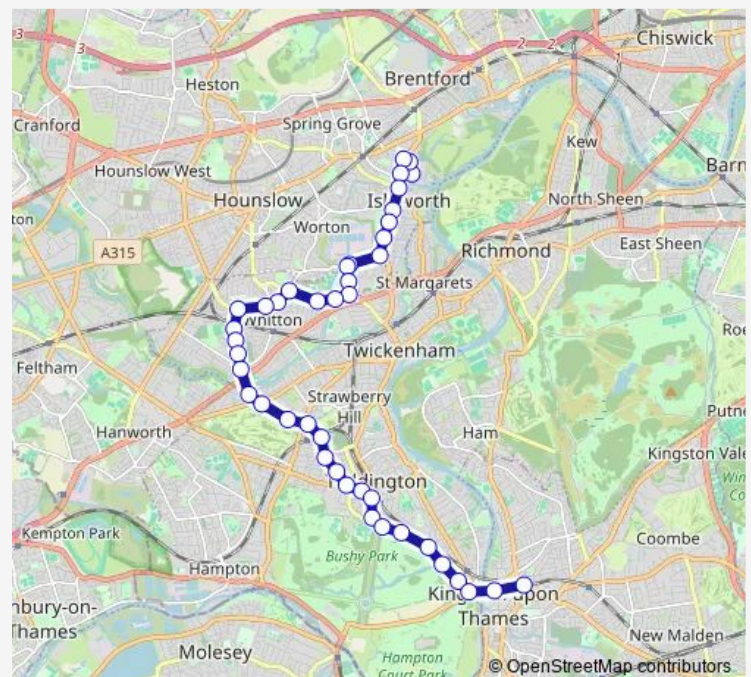

### Route schedule

West London MHT — Cromwell Road Bus Station

Monday 06:45-20:15

Tuesday 06:45-20:15

Wednesday 06:45-20:15

Thursday 06:45-20:15

Friday 06:45-20:15

Saturday 06:45-20:15

### Route info

Direction: West London MHT

Stops: 42

Trip Duration: 0 hour 50 min

481 — Kingston - Teddington - Fulwell - Twickenham Stadium and Tesco - Isleworth, War Memorial and West...

Ashley Drive

Longford Road

Whitton Corner Health & Social Care Centre

Willow Way

Staines Road Fulwell

Fielding Avenue

South Road / Fulwell

Fulwell

Princes Road Fulwell

Gloucester Road (Tw11)

## Route info

Direction: Cromwell Road Bus Station

Stops: 43

Trip Duration: 0 hour 51 min

Whitton Library

The Admiral Nelson / Whitton

Kneller Road

Kneller Hall