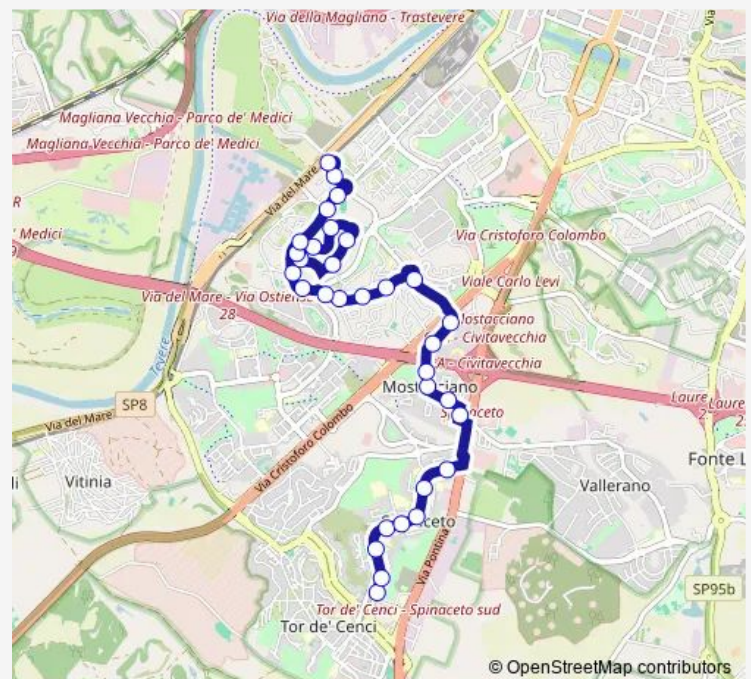

### Route schedule

Caduti Liberazione — Tarantelli

Monday 13:15-14:10

Tuesday 13:15-14:10

Wednesday 13:15-14:10

Thursday 13:15-14:10

Friday 13:15-14:10

Saturday —

### Route info

Direction: Caduti Liberazione

Stops: 39

Trip Duration: 0 hour 48 min

078

BusMaps

Bonelli/Jacovitti

Galleppini/Raviola