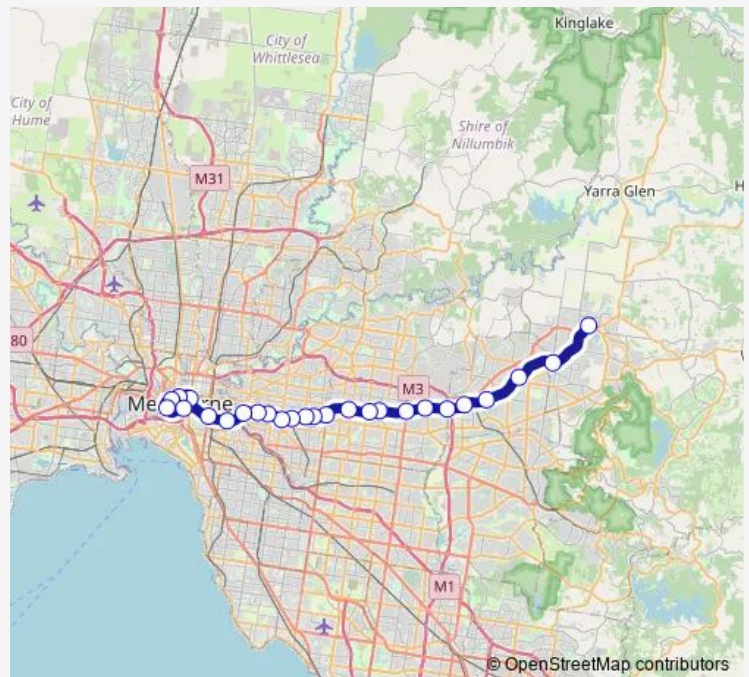

Rail Lilydale Lilydale - City

[Go to website](#)

Direction
 Southern Cross Railway Station (Melbourne City) — Ringwood Railway Station (Ringwood)
 21 stops
[Open route schedule](#)

- Southern Cross Railway Station (Melbourne City)
- Flagstaff Railway Station (Melbourne City)
- Melbourne Central Railway Station (Melbourne City)
- Parliament Railway Station (Melbourne City)
- Richmond Railway Station (Richmond)
- Burnley Railway Station (Burnley)
- Hawthorn Railway Station (Hawthorn)
- Glenferrie Railway Station (Hawthorn)
- Auburn Railway Station (Hawthorn East)
- Camberwell Railway Station (Camberwell)
- East Camberwell Railway Station (Camberwell)
- Canterbury Railway Station (Canterbury)
- Chatham Railway Station (Surrey Hills)
- Union Railway Station (Mont Albert)
- Box Hill Railway Station (Box Hill)
- Laburnum Railway Station (Blackburn)
- Blackburn Railway Station (Blackburn)
- Nunawading Railway Station (Nunawading)
- Mitcham Railway Station (Mitcham)
- Heatherdale Railway Station (Ringwood)
- Ringwood Railway Station (Ringwood)

Route schedule

Southern Cross Railway Station (Melbourne City) — Ringwood Railway Station (Ringwood)

Monday	—
Tuesday	—
Wednesday	—
Thursday	—
Friday	—
Saturday	20:31
Sunday	22:47-22:58

Route info

Direction: Southern Cross Railway Station (Melbourne City)

Stops: 21

Trip Duration: 0 hour 48 min

■ Lilydale — Lilydale - City

Direction

Ringwood Railway Station (Ringwood) — Flinders Street Railway Station (Melbourne City)

10 stops

[Open route schedule](#)

Ringwood Railway Station (Ringwood)