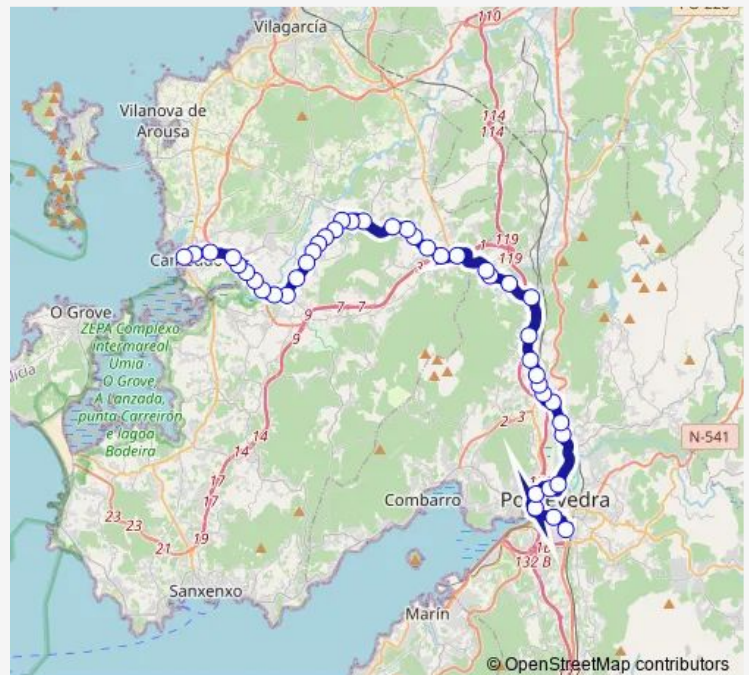

Bus XG814017 Cambados E.A-Vilariño-Barrantes-Ribadumia-Lois-Mosteiro-Empalme de Nog-Curro-A Devesa-Pontevedra E.A

[Go to website](#)

Direction

Pontevedra E.A. — Cambados E.A.

43 stops

[Open route schedule](#)

Pontevedra E.A.

Pontevedra-Avda Victoria

Pontevedra-Avda. Corbacei

Avenida de Uruguai (Ponte

Ponte Do Burgo / Praza de

A Xunqueira

San Caetano (Lérez)

Cendona

San Caetano (Lamparuzas)

San Caetano (Igrexa)

San Caetano (cruce)

A Cañota

Devesa (Pozo)

A Devesa

Curro (Rampla)

Curro (Peñón)

Curro (Moldes)

Curro (Igrexa)

Empalme De Nogueira

Mosteiro (Cacharola)

Route schedule

Pontevedra E.A. — Cambados E.A.

Monday 13:30

Tuesday 13:30

Wednesday 13:30

Thursday —

Friday 13:30

Saturday —

Sunday —

Route info

Direction: Pontevedra E.A.

Stops: 43

Trip Duration: 0 hour 55 min

XG814017 — Cambados E.A-Vilariño-Barrantes-Ribadumia-Lois-Mosteiro-Empalme de Nog-Curro-A...