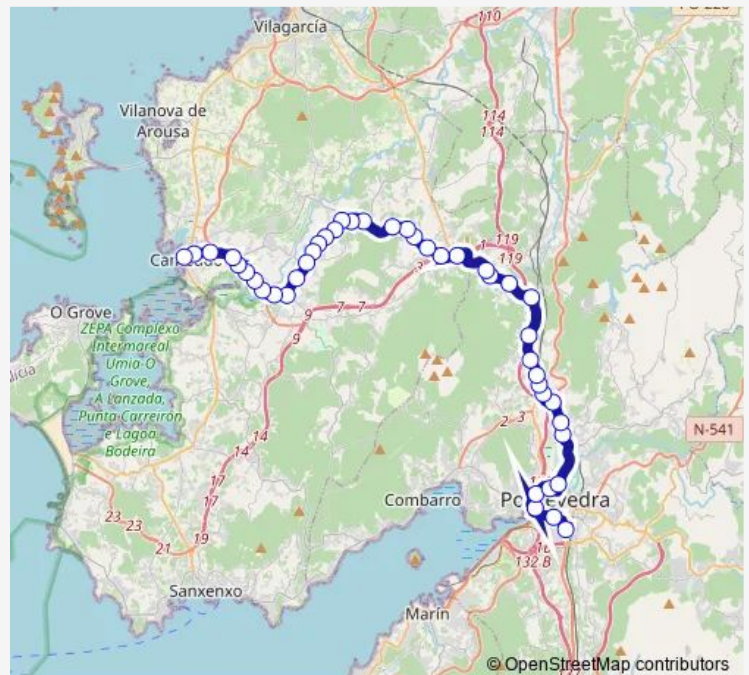

Bus Xg814017 Cambados E.A-Vilariño-Barrantes-Ribadumia-Lois-Mosteiro-Empalme de Nog-Curro-A Devesa-Pontevedra E.A

[Go to website](#)

Direction

Pontevedra E.A. — Cambados E.A.

43 stops

[Open route schedule](#)

Pontevedra E.A.

Pontevedra-Avda Victoria

Pontevedra-Avda. Corbacei

Avenida de Uruguai (Ponte

Ponte Do Burgo / Praza de

A Xunqueira

San Caetano (Lérez)

Cendona

San Caetano (Lamparuzas)

San Caetano (Igrexa)

San Caetano (cruce)

A Cañota

Devesa (Pozo)

A Devesa

Curro (Rampla)

Curro (Peñón)

Curro (Moldes)

Curro (Igrexa)

Empalme De Nogueira

Mosteiro (Cacharola)

Route schedule

Pontevedra E.A. — Cambados E.A.

Monday 13:30

Tuesday 13:30

Wednesday 13:30

Thursday 13:30

Friday 13:30

Saturday —

Sunday —

Route info

Direction: Pontevedra E.A.

Stops: 43

Trip Duration: 0 hour 55 min

Xg814017 — Cambados E.A-Vilariño-Barrantes-Ribadumia-Lois-Mosteiro-Empalme de Nog-Curro-A...