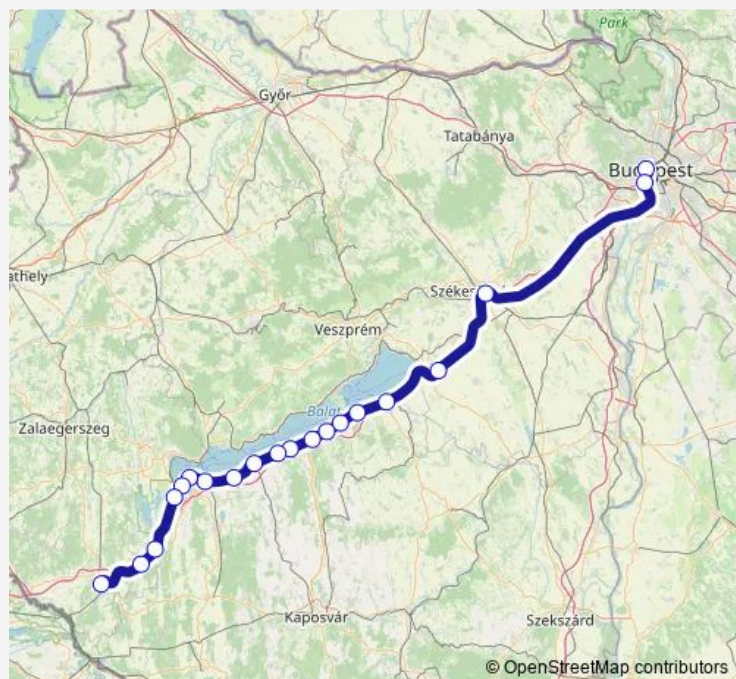

### Direction

undefined — undefined

0 stops

[Open route schedule](#)

### Route schedule

undefined — undefined

Monday 19:35

Tuesday 19:35

Wednesday 19:35

Thursday 19:35

Friday 19:35

Saturday 19:35

### Route info

Direction:

Stops: 0

Trip Duration: – min

■ 848